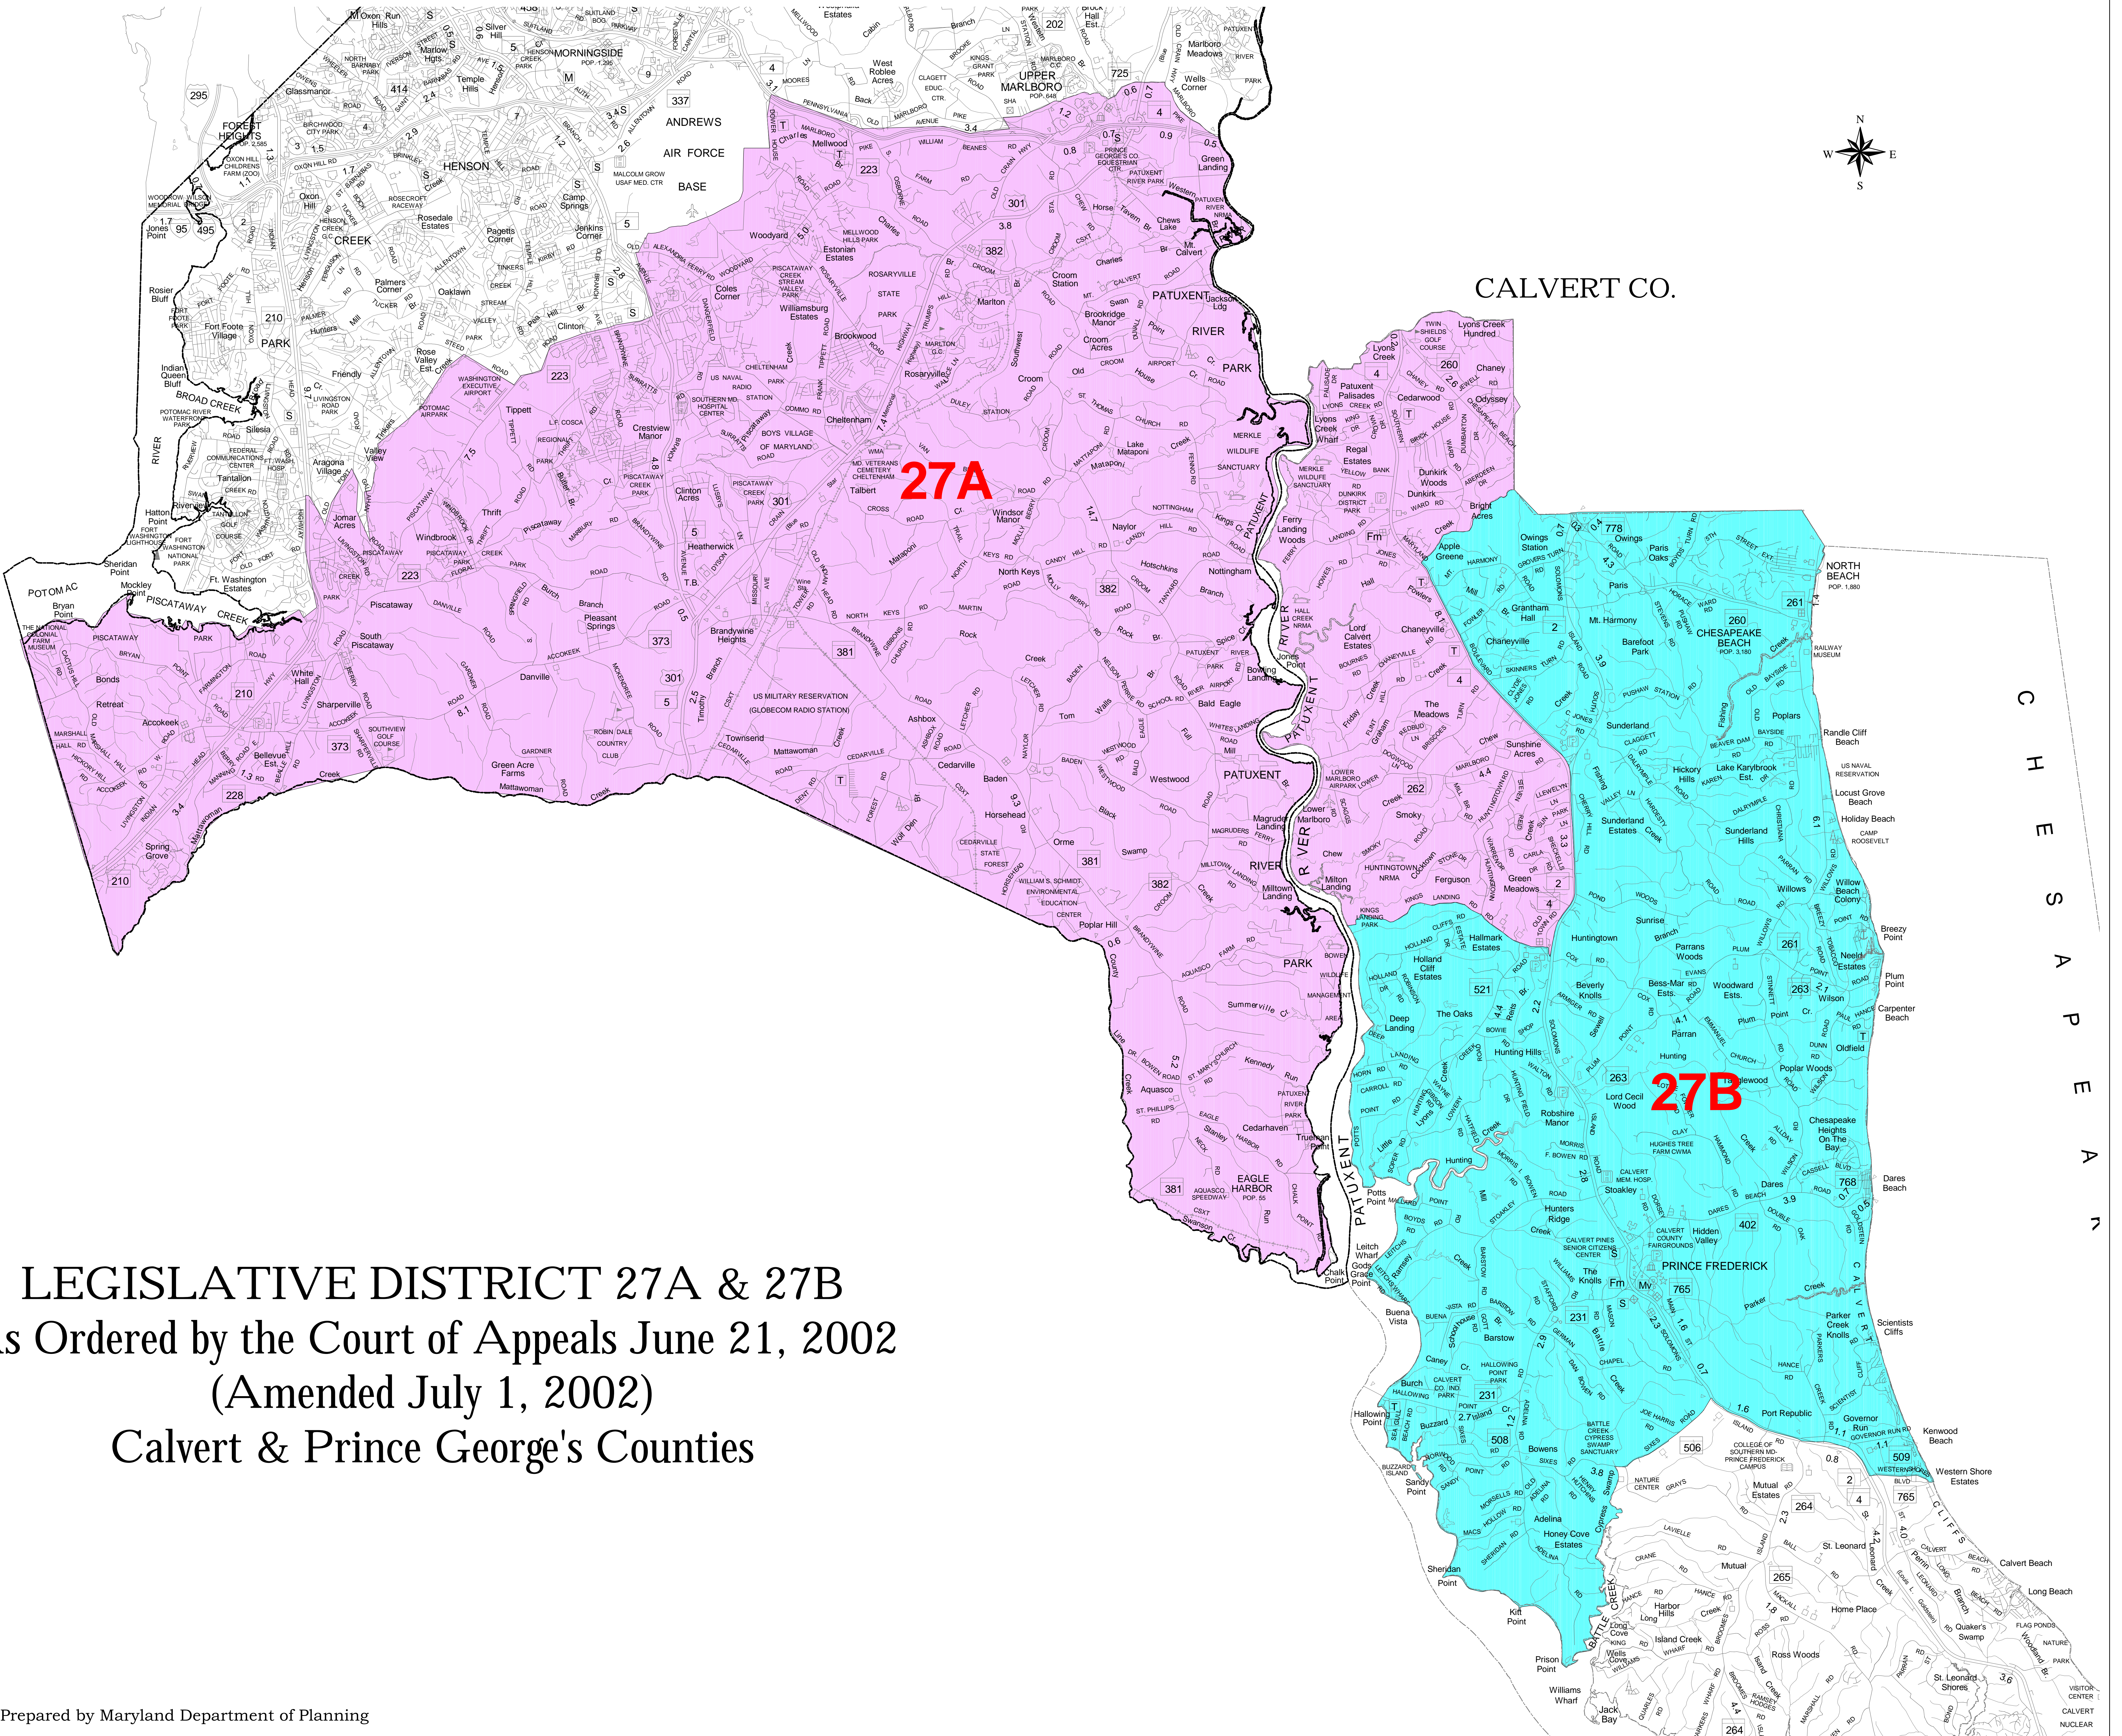

PRINCE GEORGE'S CO.

CALVERT CO.

LEGISLATIVE DISTRICT 27A & 27B
As Ordered by the Court of Appeals June 21, 2002
(Amended July 1, 2002)
Calvert & Prince George's Counties