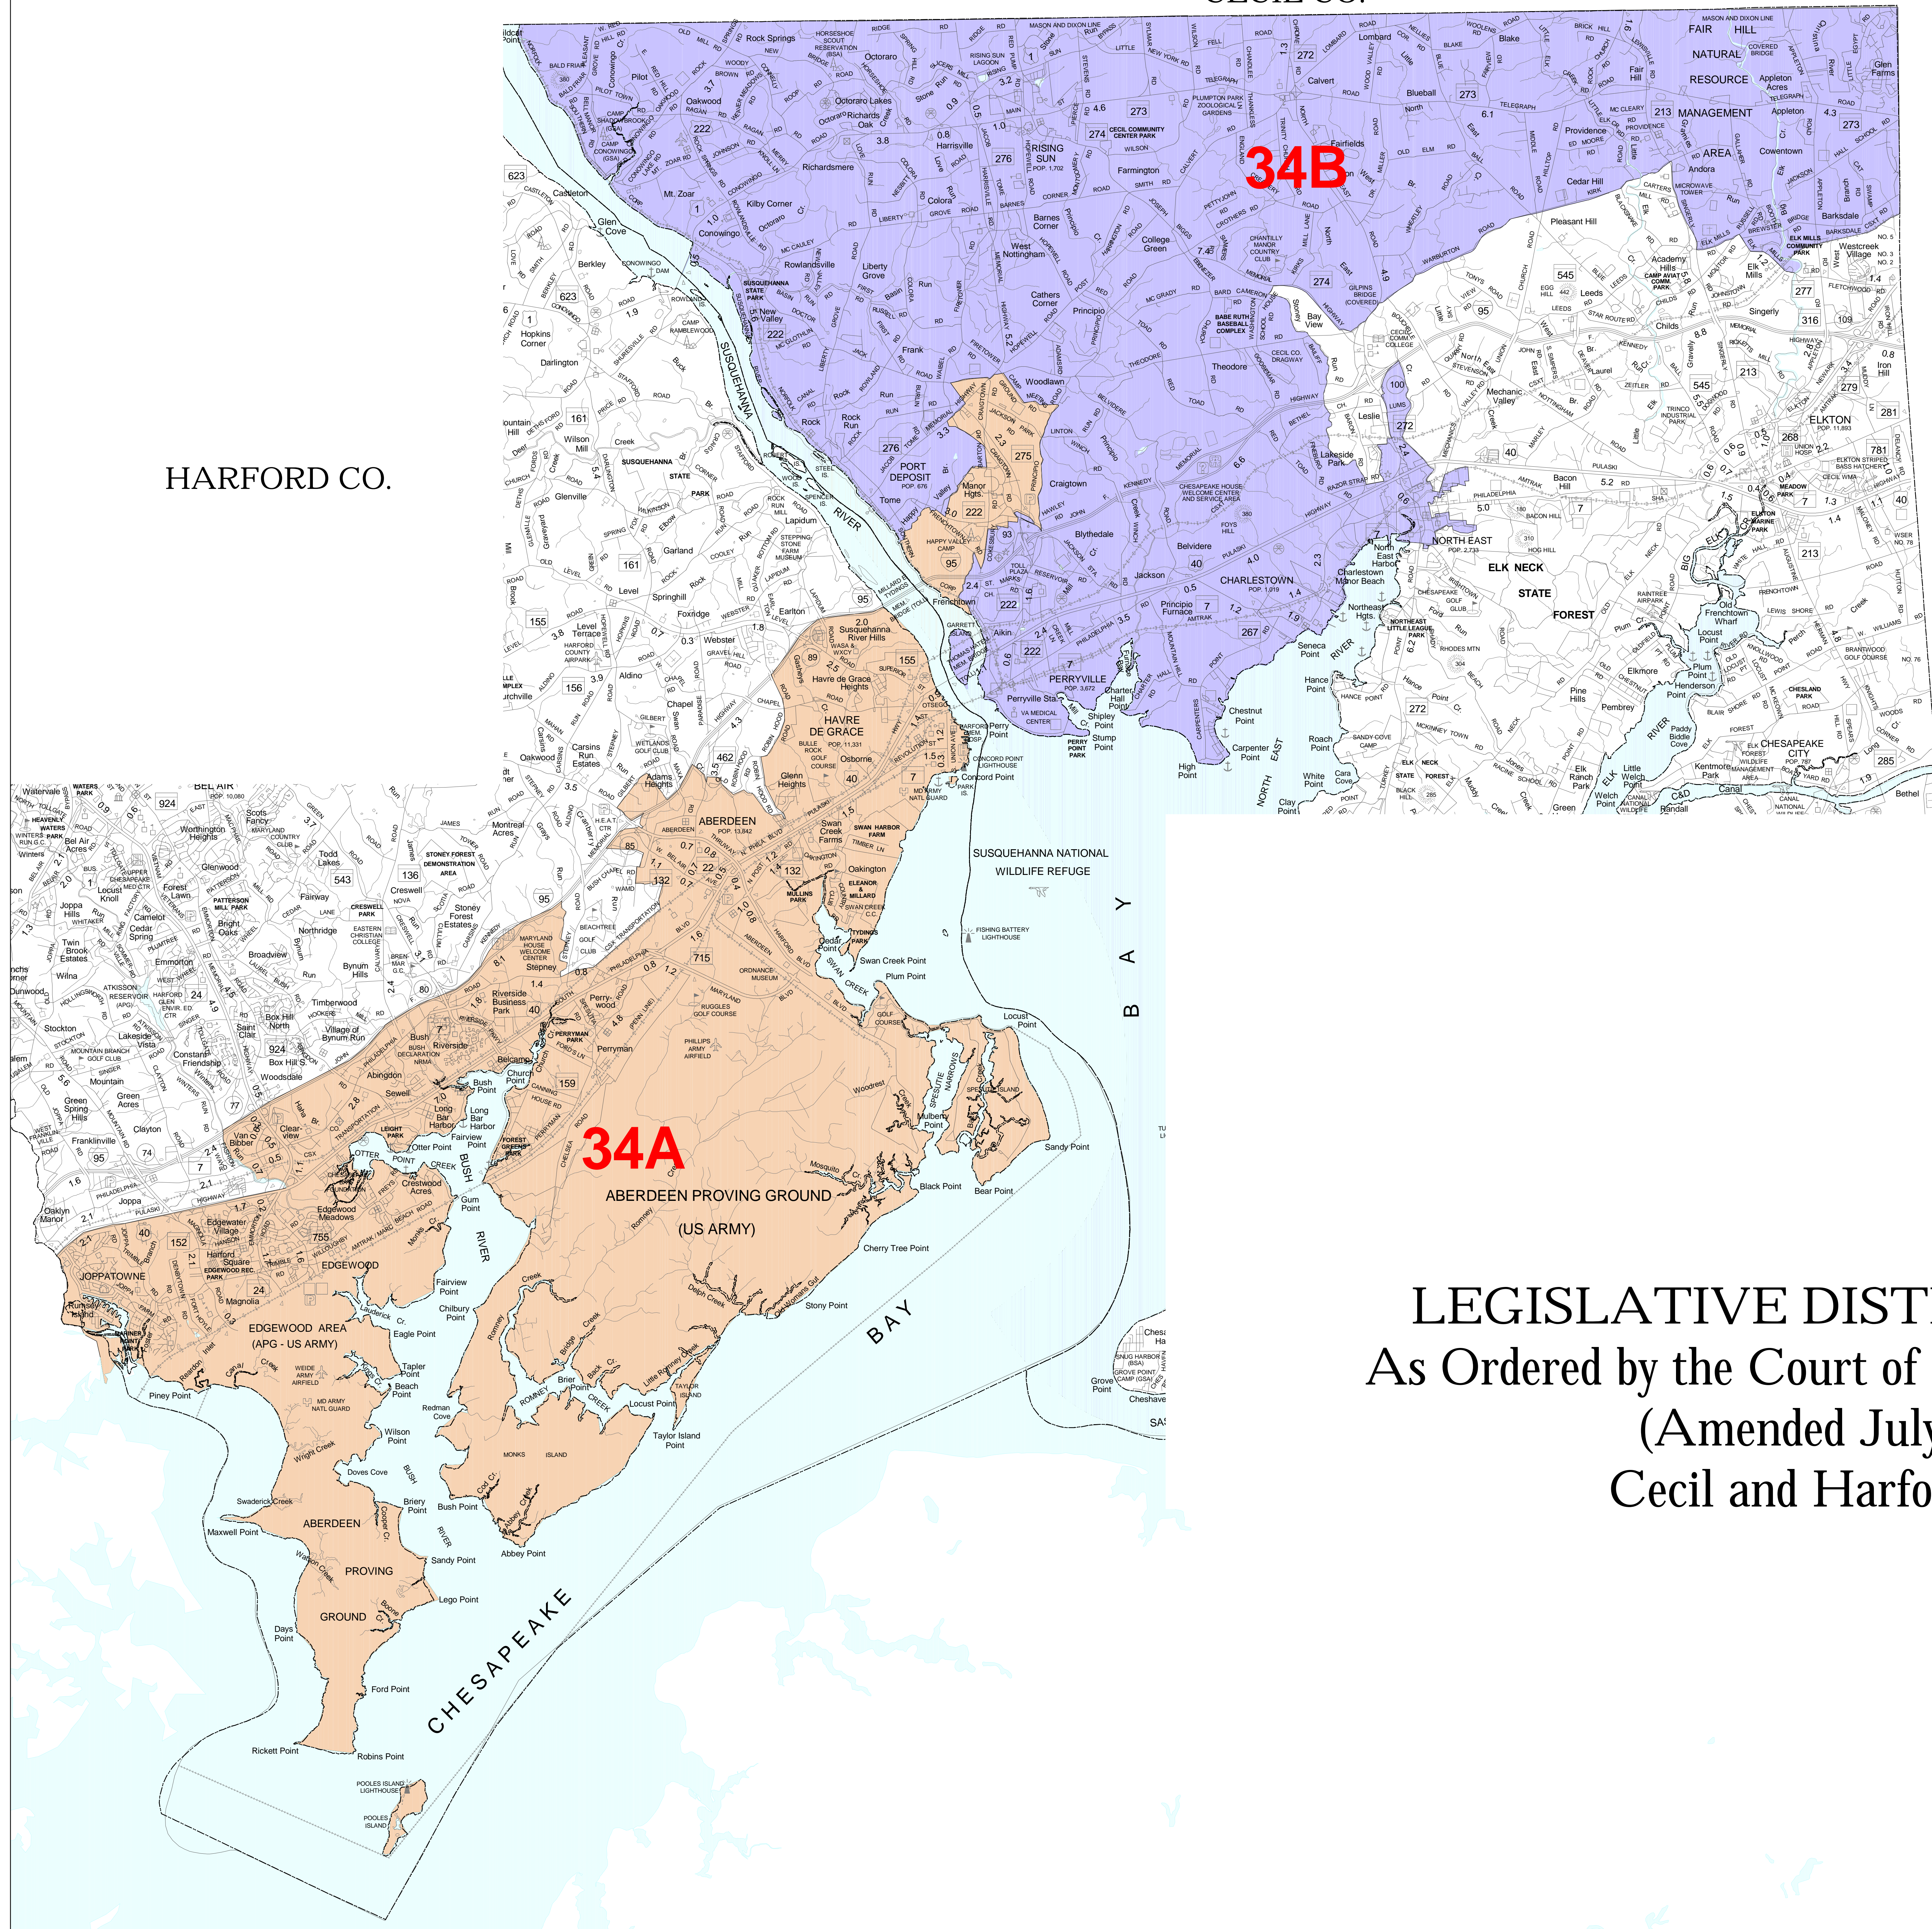

CECIL CO.

HARFORD CO.

LEGISLATIVE DISTRICT 34A and 34B
As Ordered by the Court of Appeals June 21, 2002
(Amended July 1, 2002)
Cecil and Harford Counties