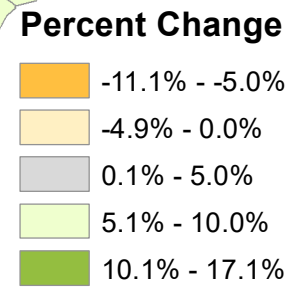

Percent Change In Payroll Jobs: 2015 to 2021

Prepared by The Maryland Department of Planning,
from U.S. Bureau of Labor Statistics, Current Employment Series, 2021