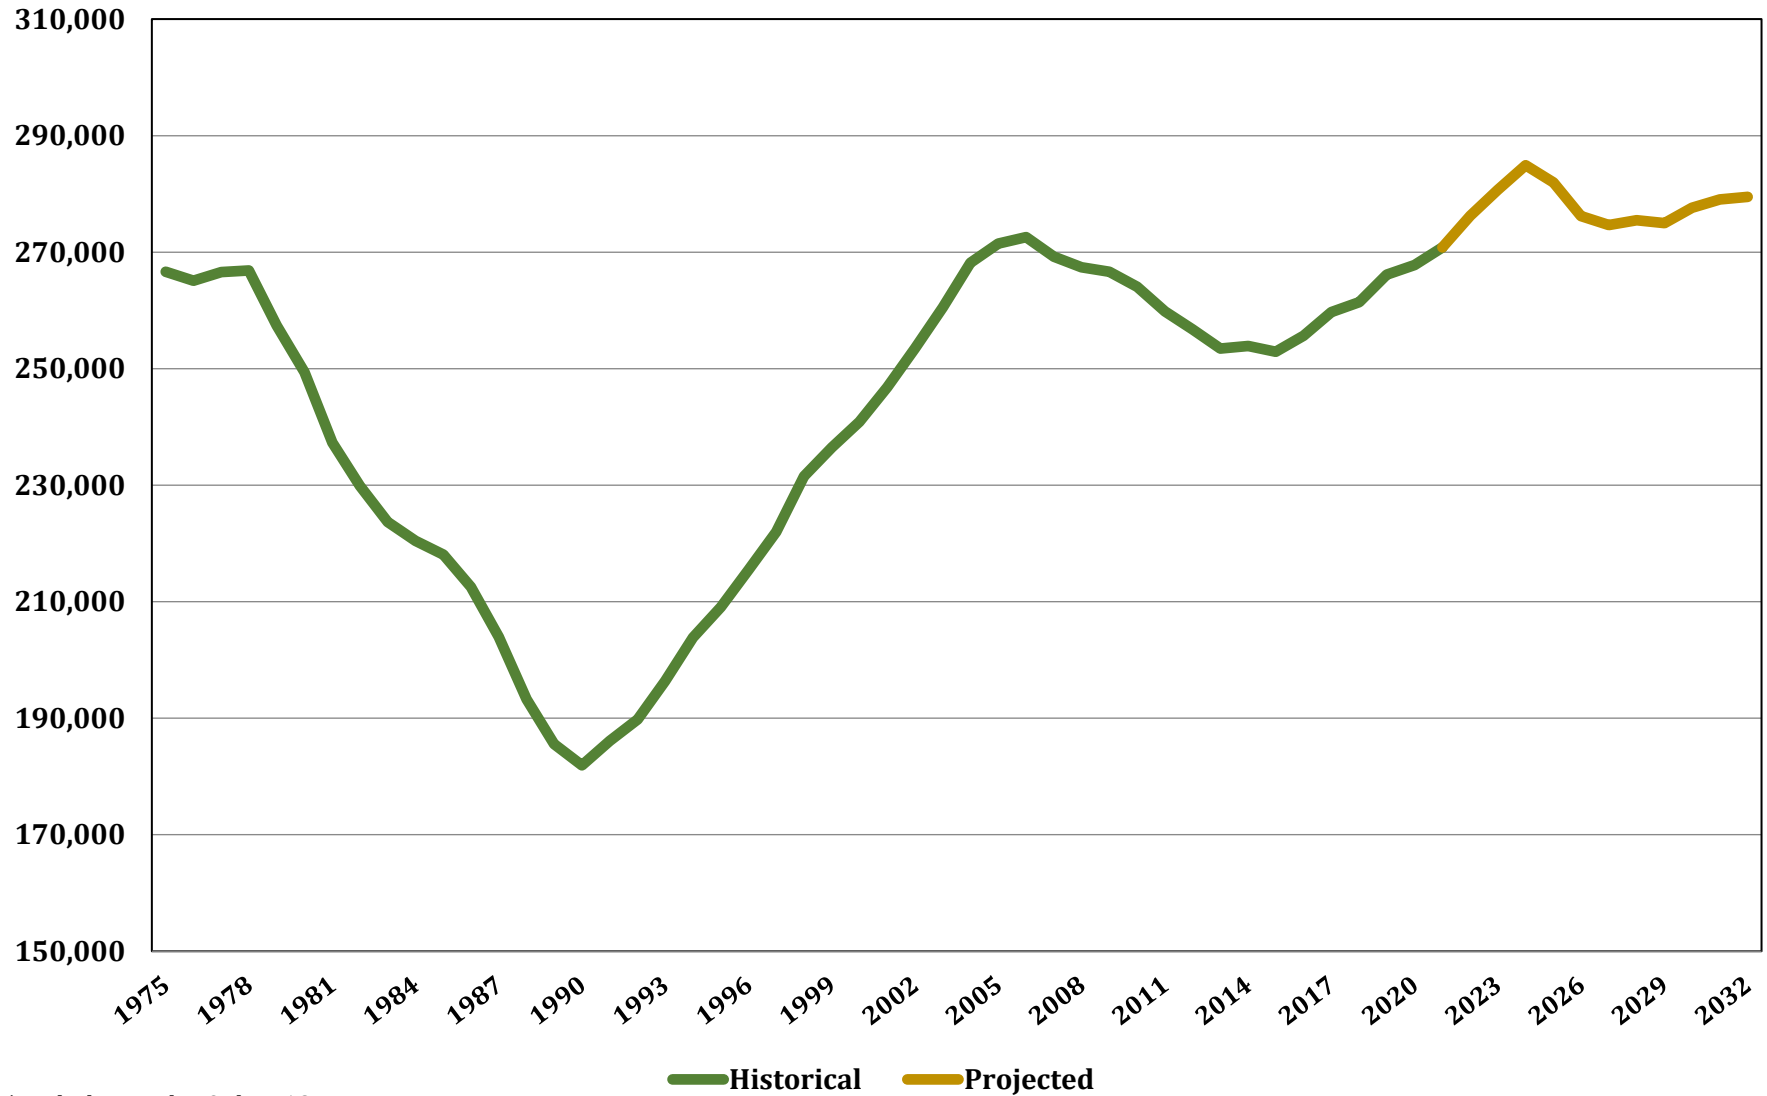

**Chart 18. Public High School Enrollment in Maryland,
Historical and Projected, 1974 - 2031 ***

* includes grades 9 thru 12

Source: Maryland State Department of Education (historical) and the Maryland Department of Planning (projections)