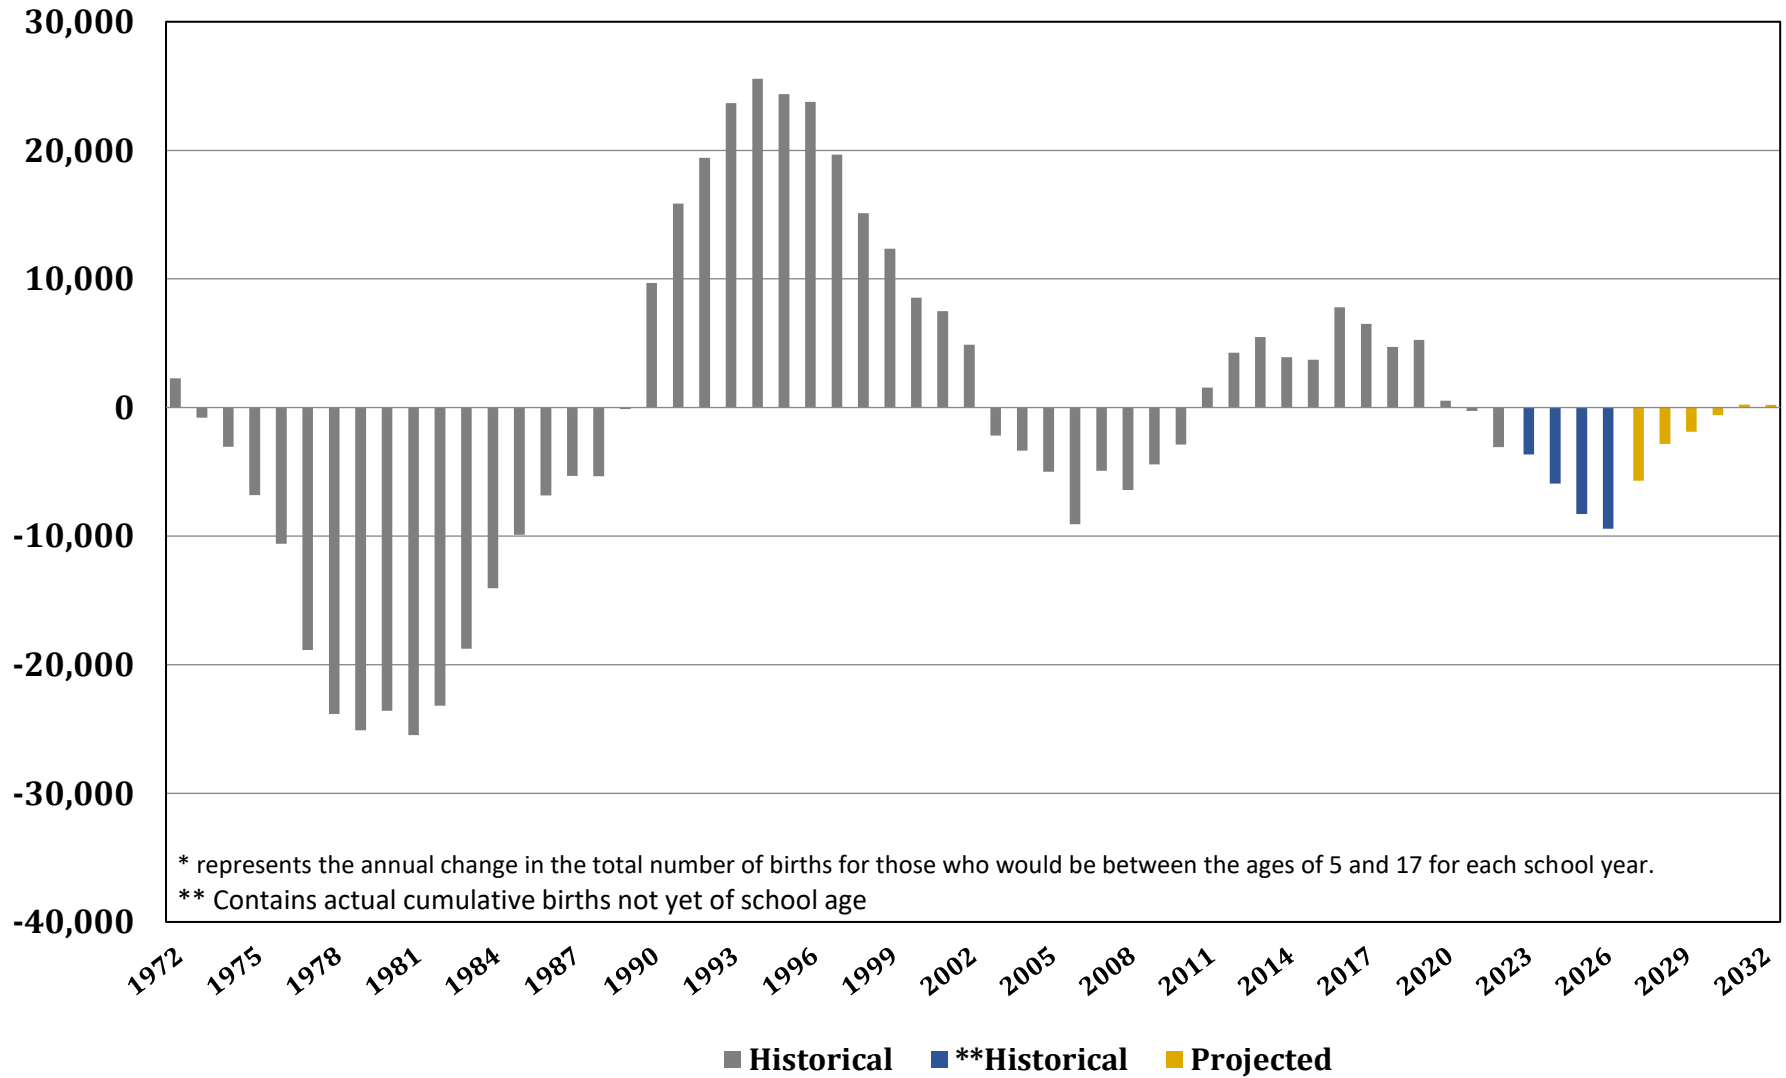

Chart 9. Annual Change in Cumulative Births by School Year in Maryland, Historical & Projected, 1972 - 2032 *

Source: Maryland Department of Health (historical) and the Maryland Department of Planning (projections)