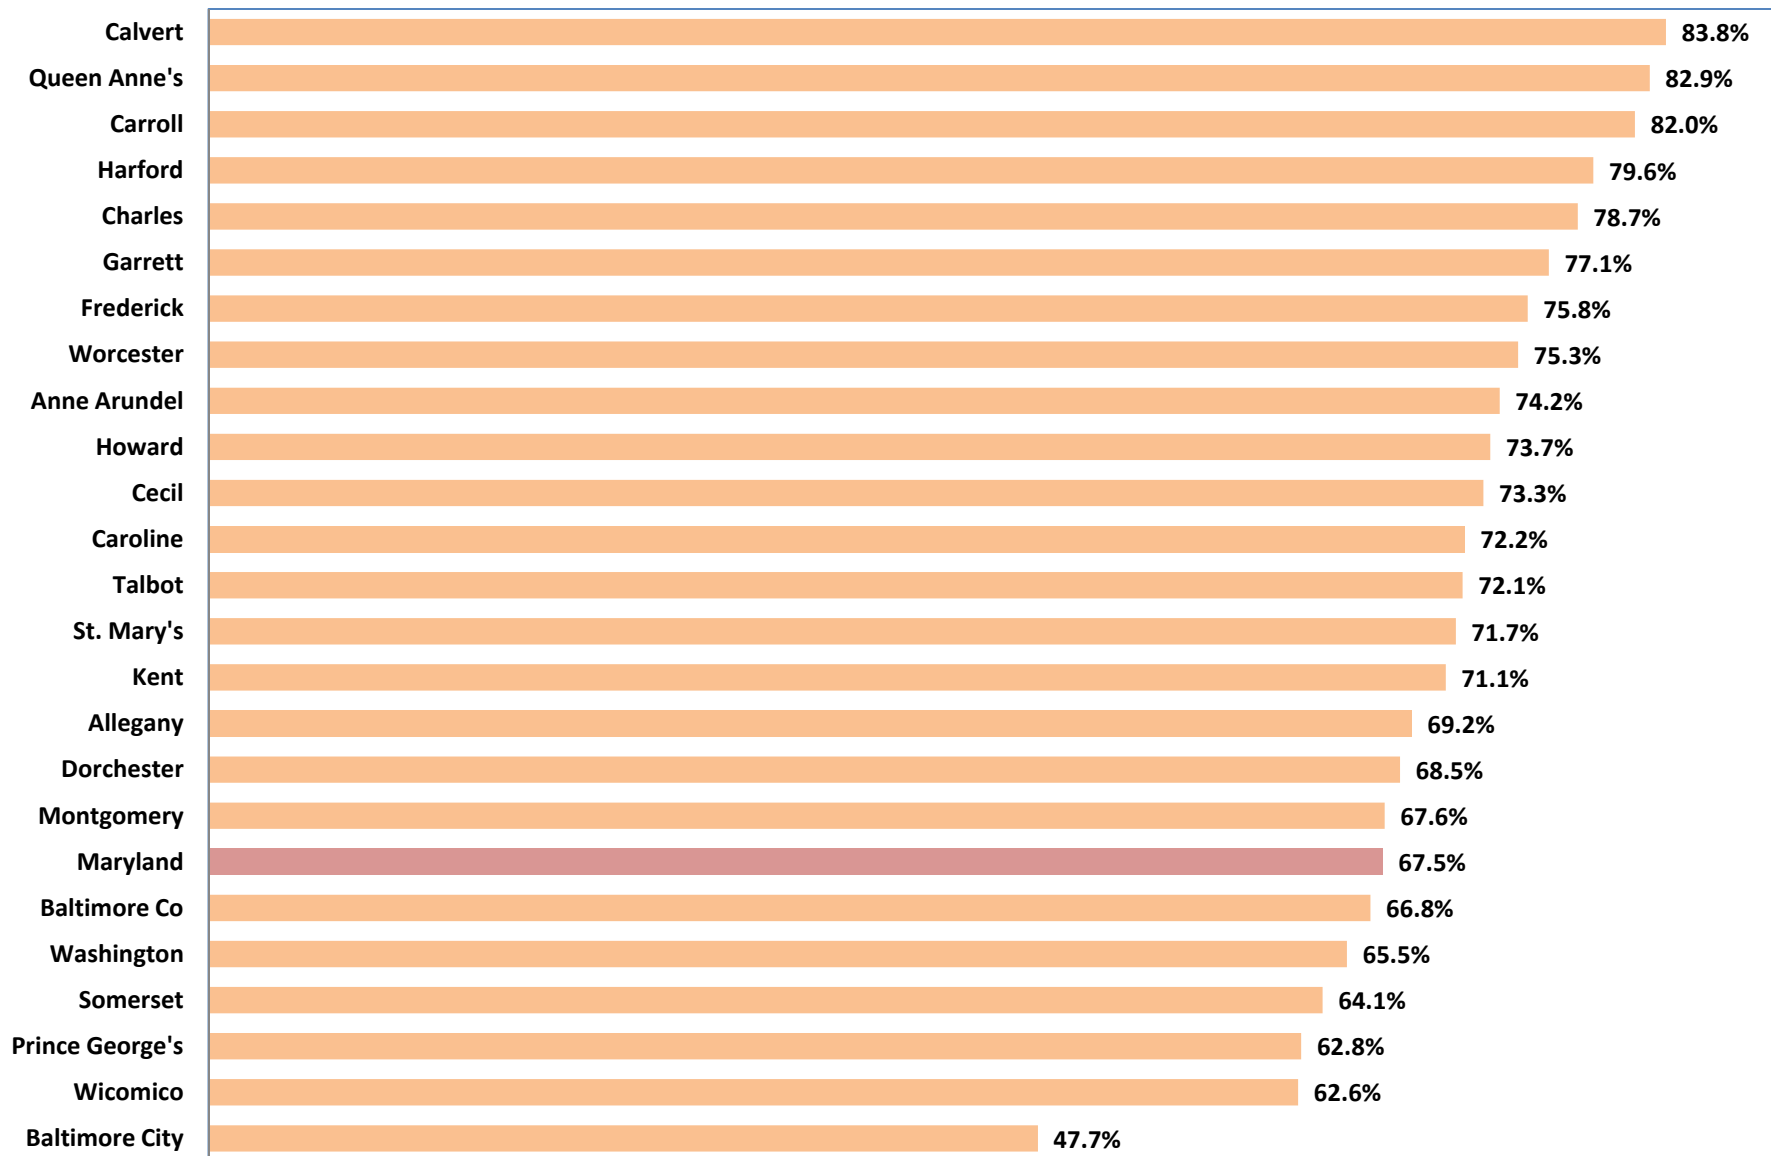

## 2010 Home Ownership Rates for Maryland's Jurisdictions

Prepared by the Maryland Department of Planning. Source: U.S. Census Bureau, 2010 Demographic Profiles, May 2011