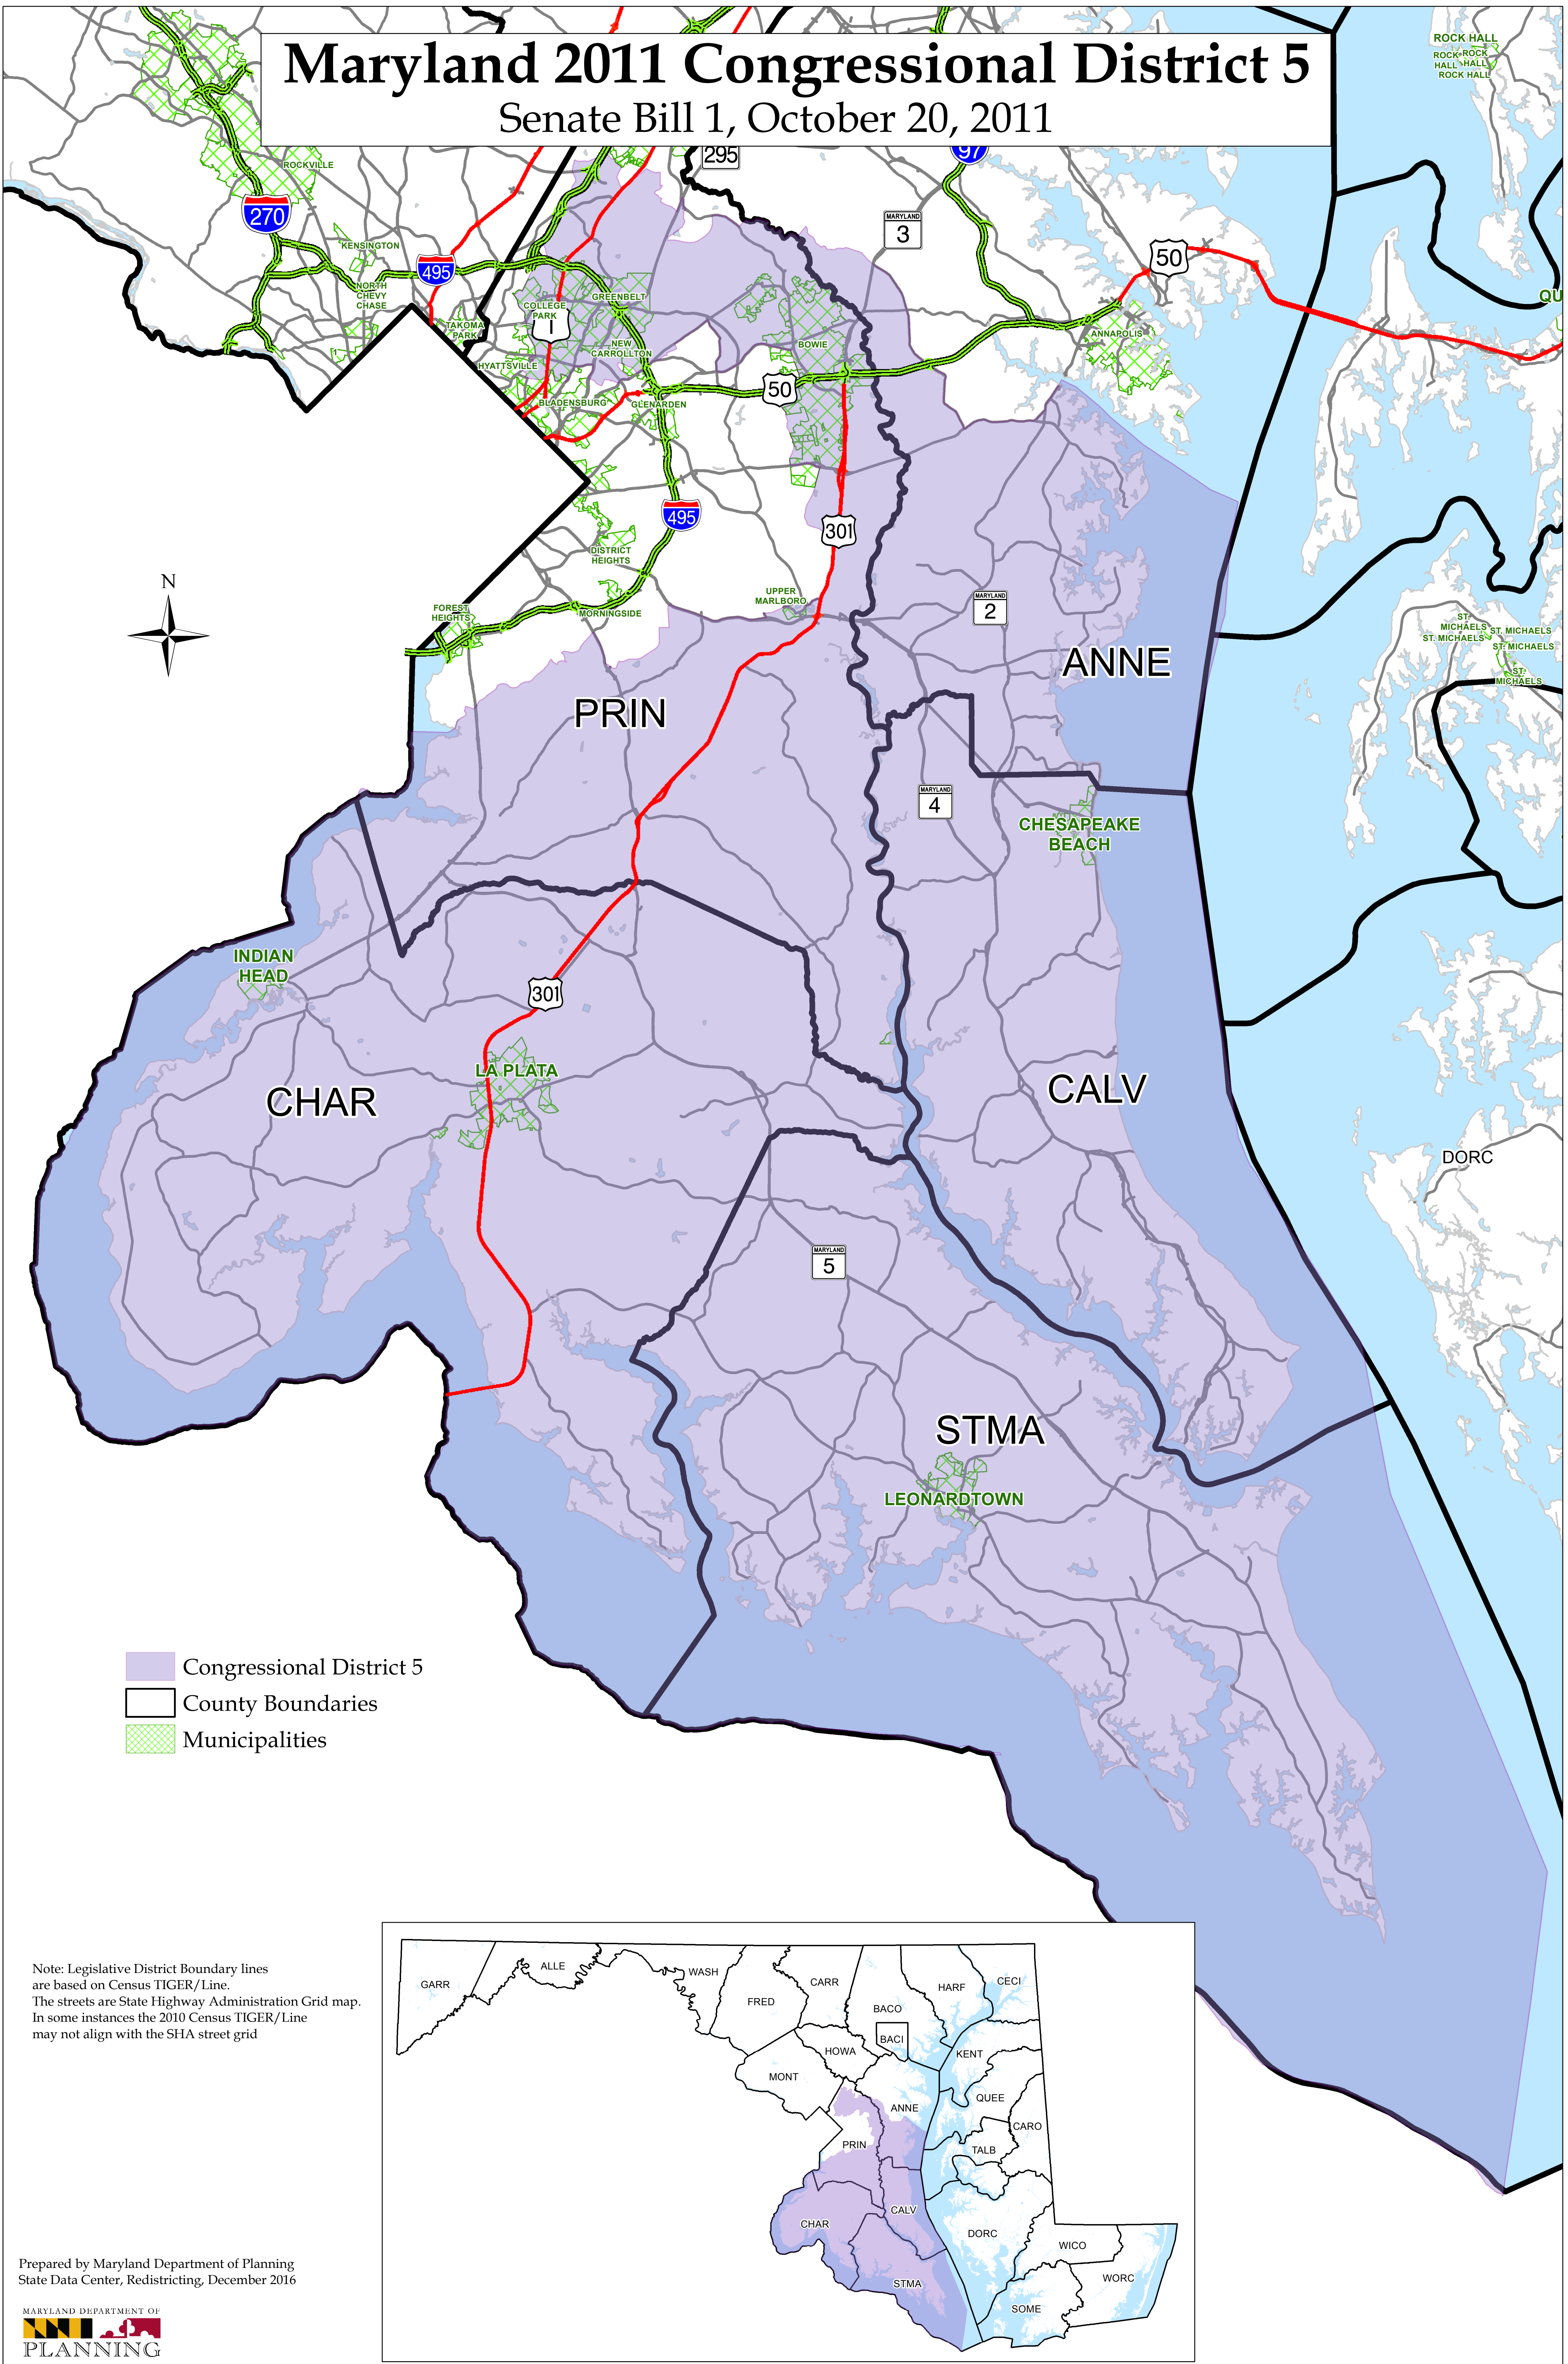

Maryland 2011 Congressional District 5

Senate Bill 1, October 20, 2011

- Congressional District 5
- County Boundaries
- Municipalities

Note: Legislative District Boundary lines are based on Census TIGER/Line. The streets are State Highway Administration Grid map. In some instances the 2010 Census TIGER/Line may not align with the SHA street grid