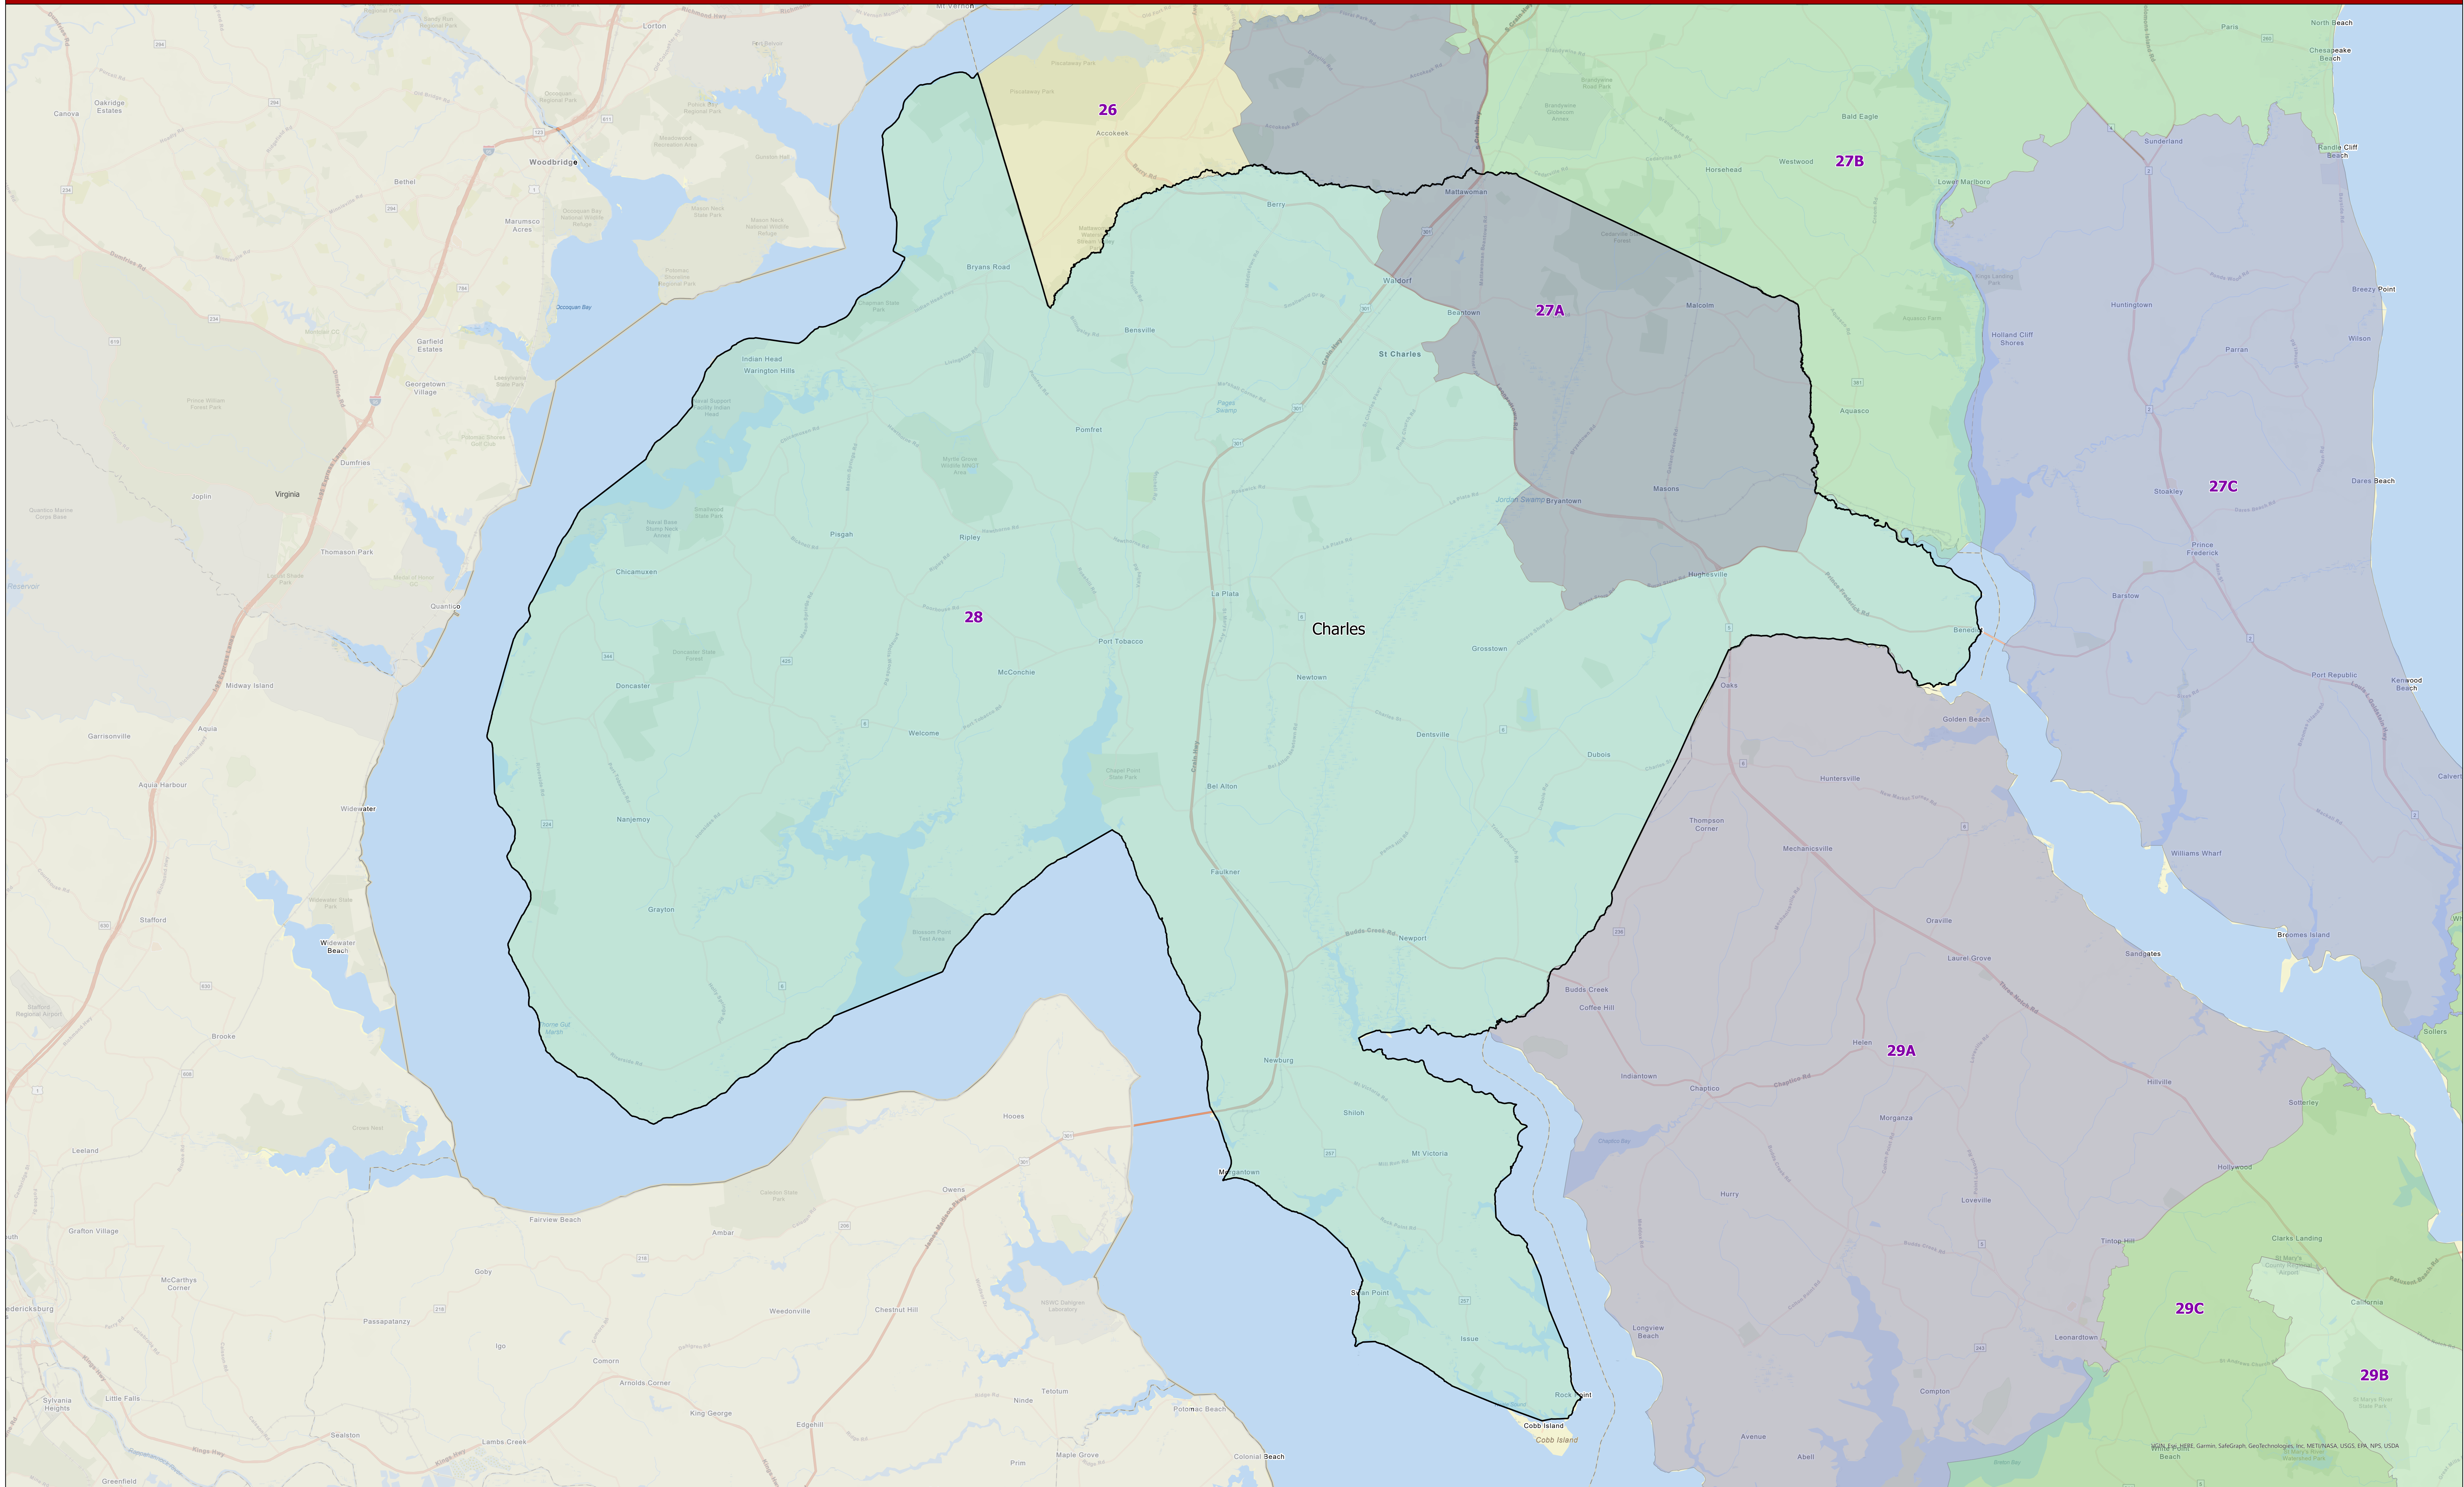

# Maryland 2022 Legislative Districts Charles County

Senate Bill 1012, Senate Joint Resolution 2 - General Assembly 2022 Session

Data Source: 2020 Census TIGER/Line Files & Senate Joint Resolution 2  
General Assembly 2022 Session  
Prepared by the Maryland Department of Planning  
July 2022