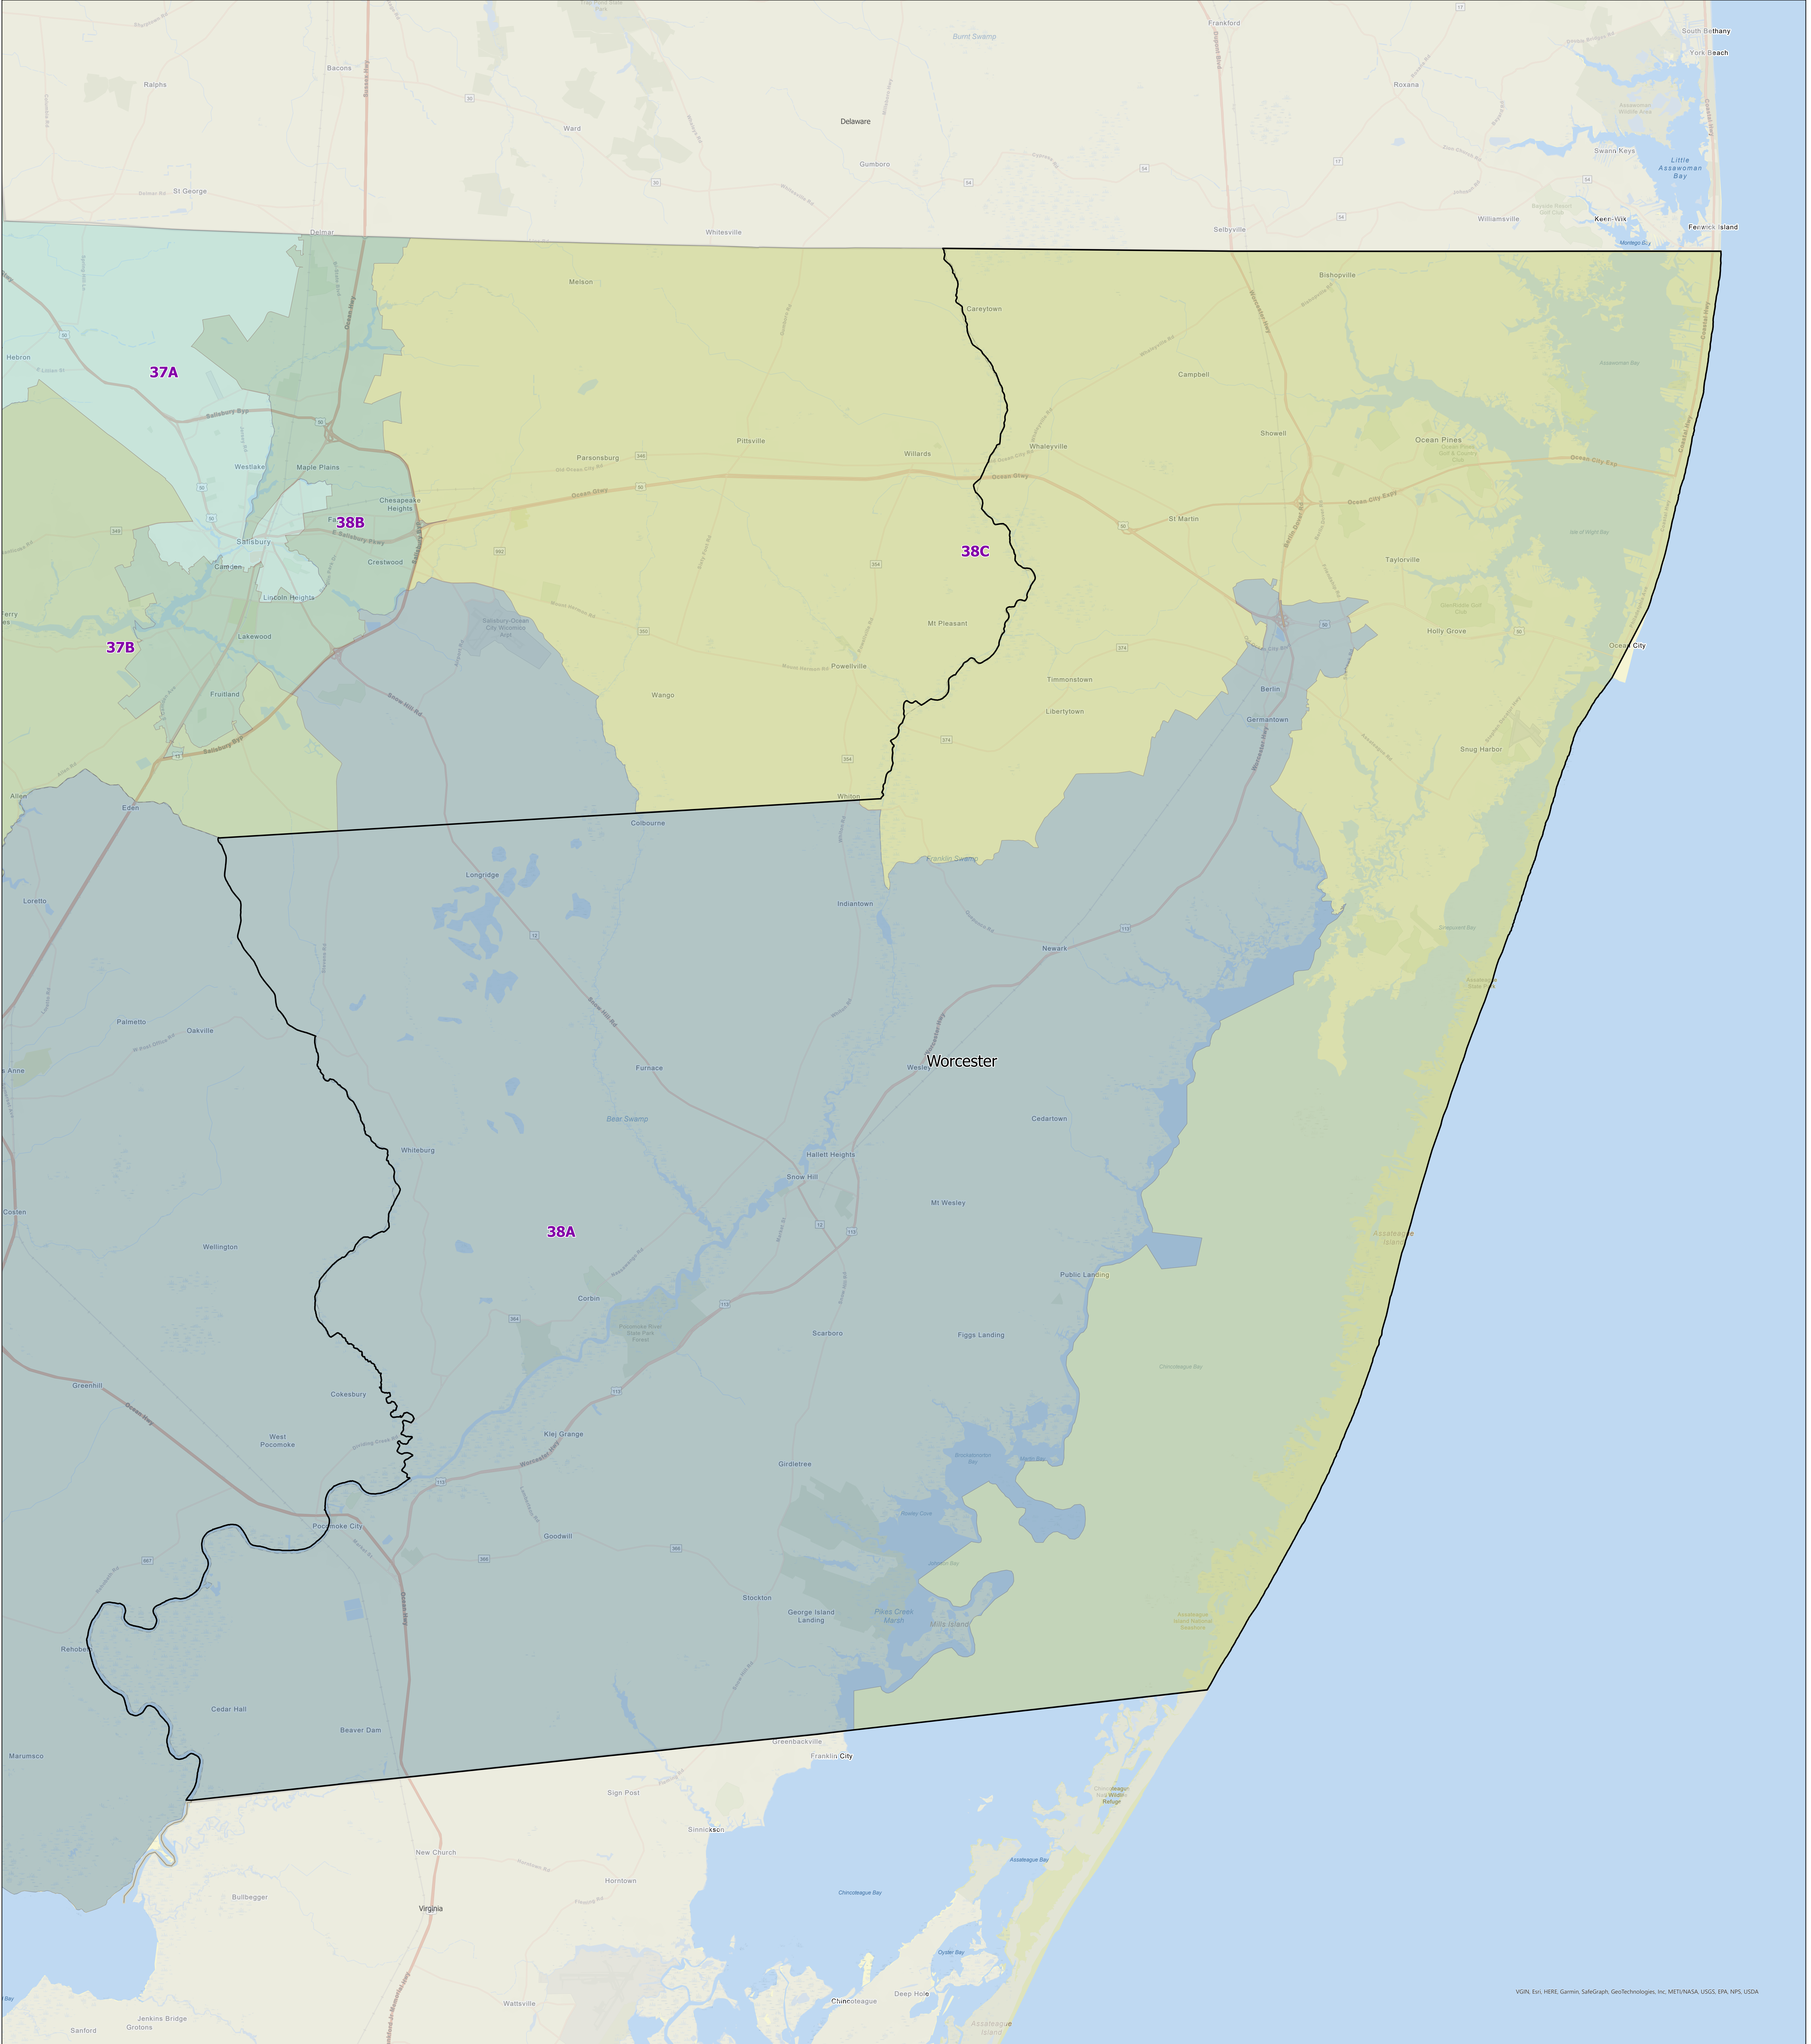

Maryland 2022 Legislative Districts Worcester County

Senate Joint Resolution 2 - General Assembly 2022 Session

Data Source: 2020 Census TIGER/Line Files & Senate Joint Resolution 2
General Assembly 2022 Session
Prepared by the Maryland Department of Planning
July 2022