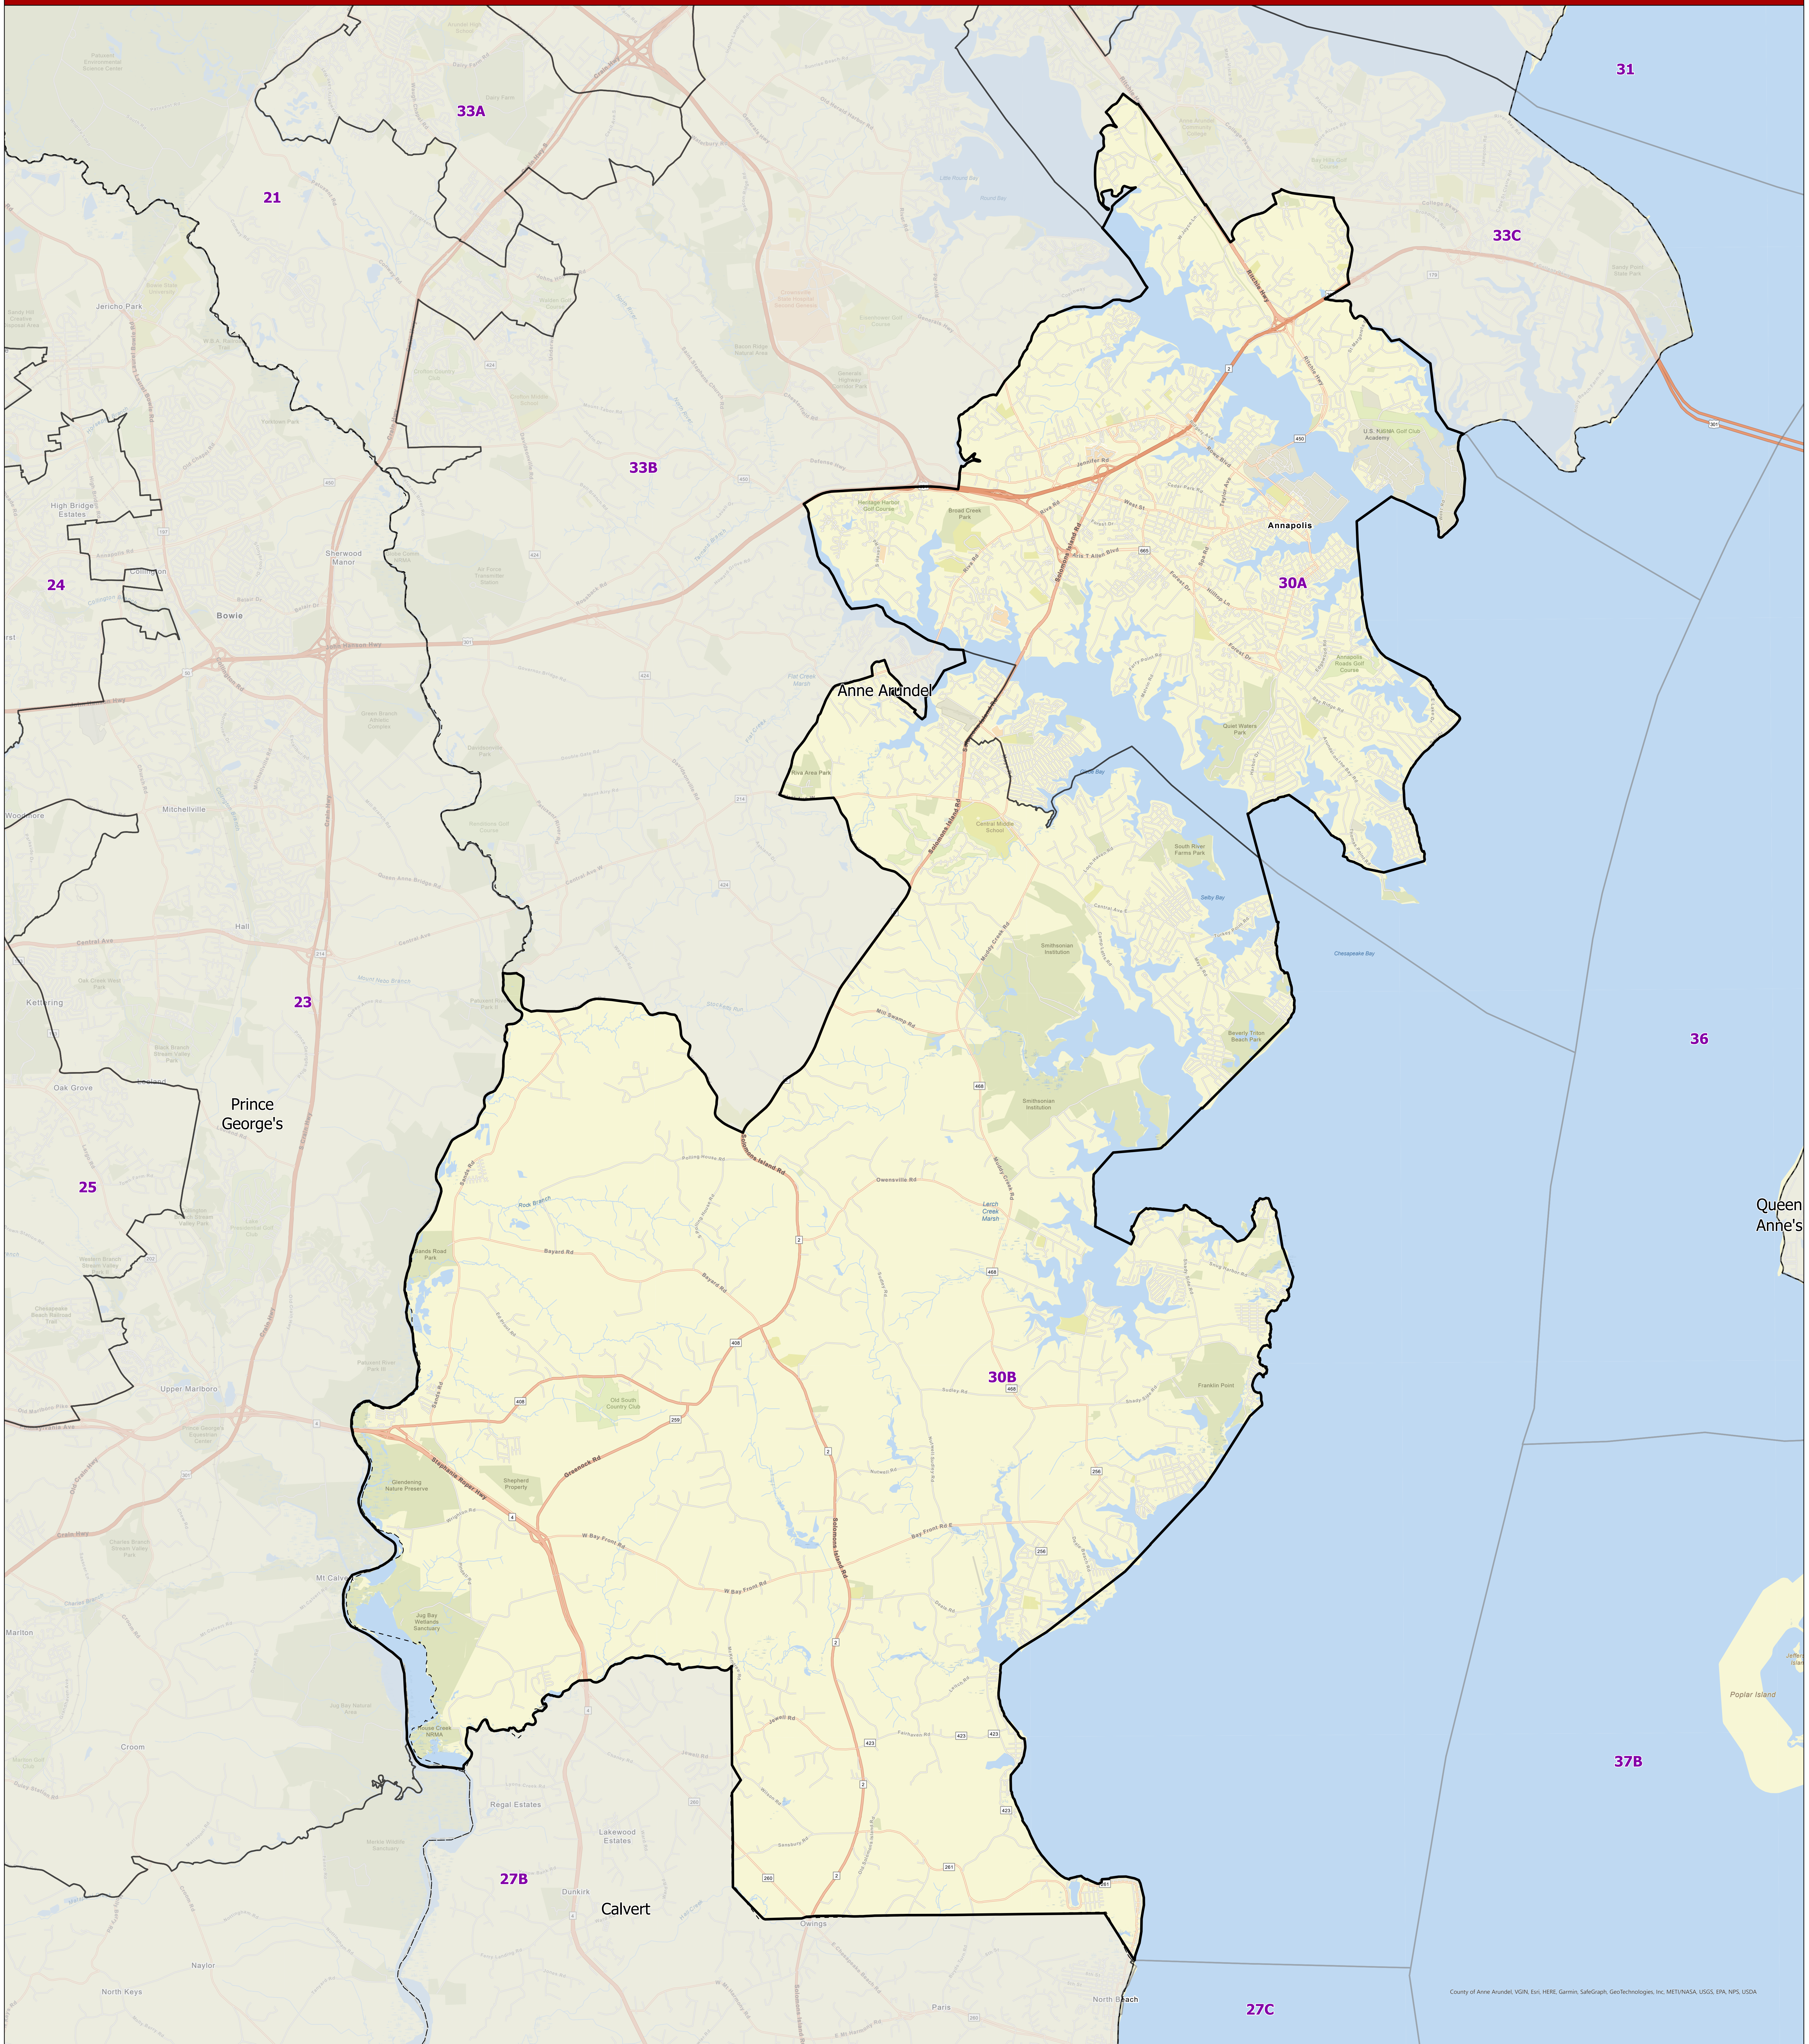

# Maryland 2022 Legislative Districts

## District 30

Senate Joint Resolution 2 - General Assembly 2022 Session

Data Source: 2020 Census TIGER/Line Files & Senate Joint Resolution 2  
General Assembly 2022 Session  
Prepared by the Maryland Department of Planning  
July 2022

Legend

- County Boundary
- District