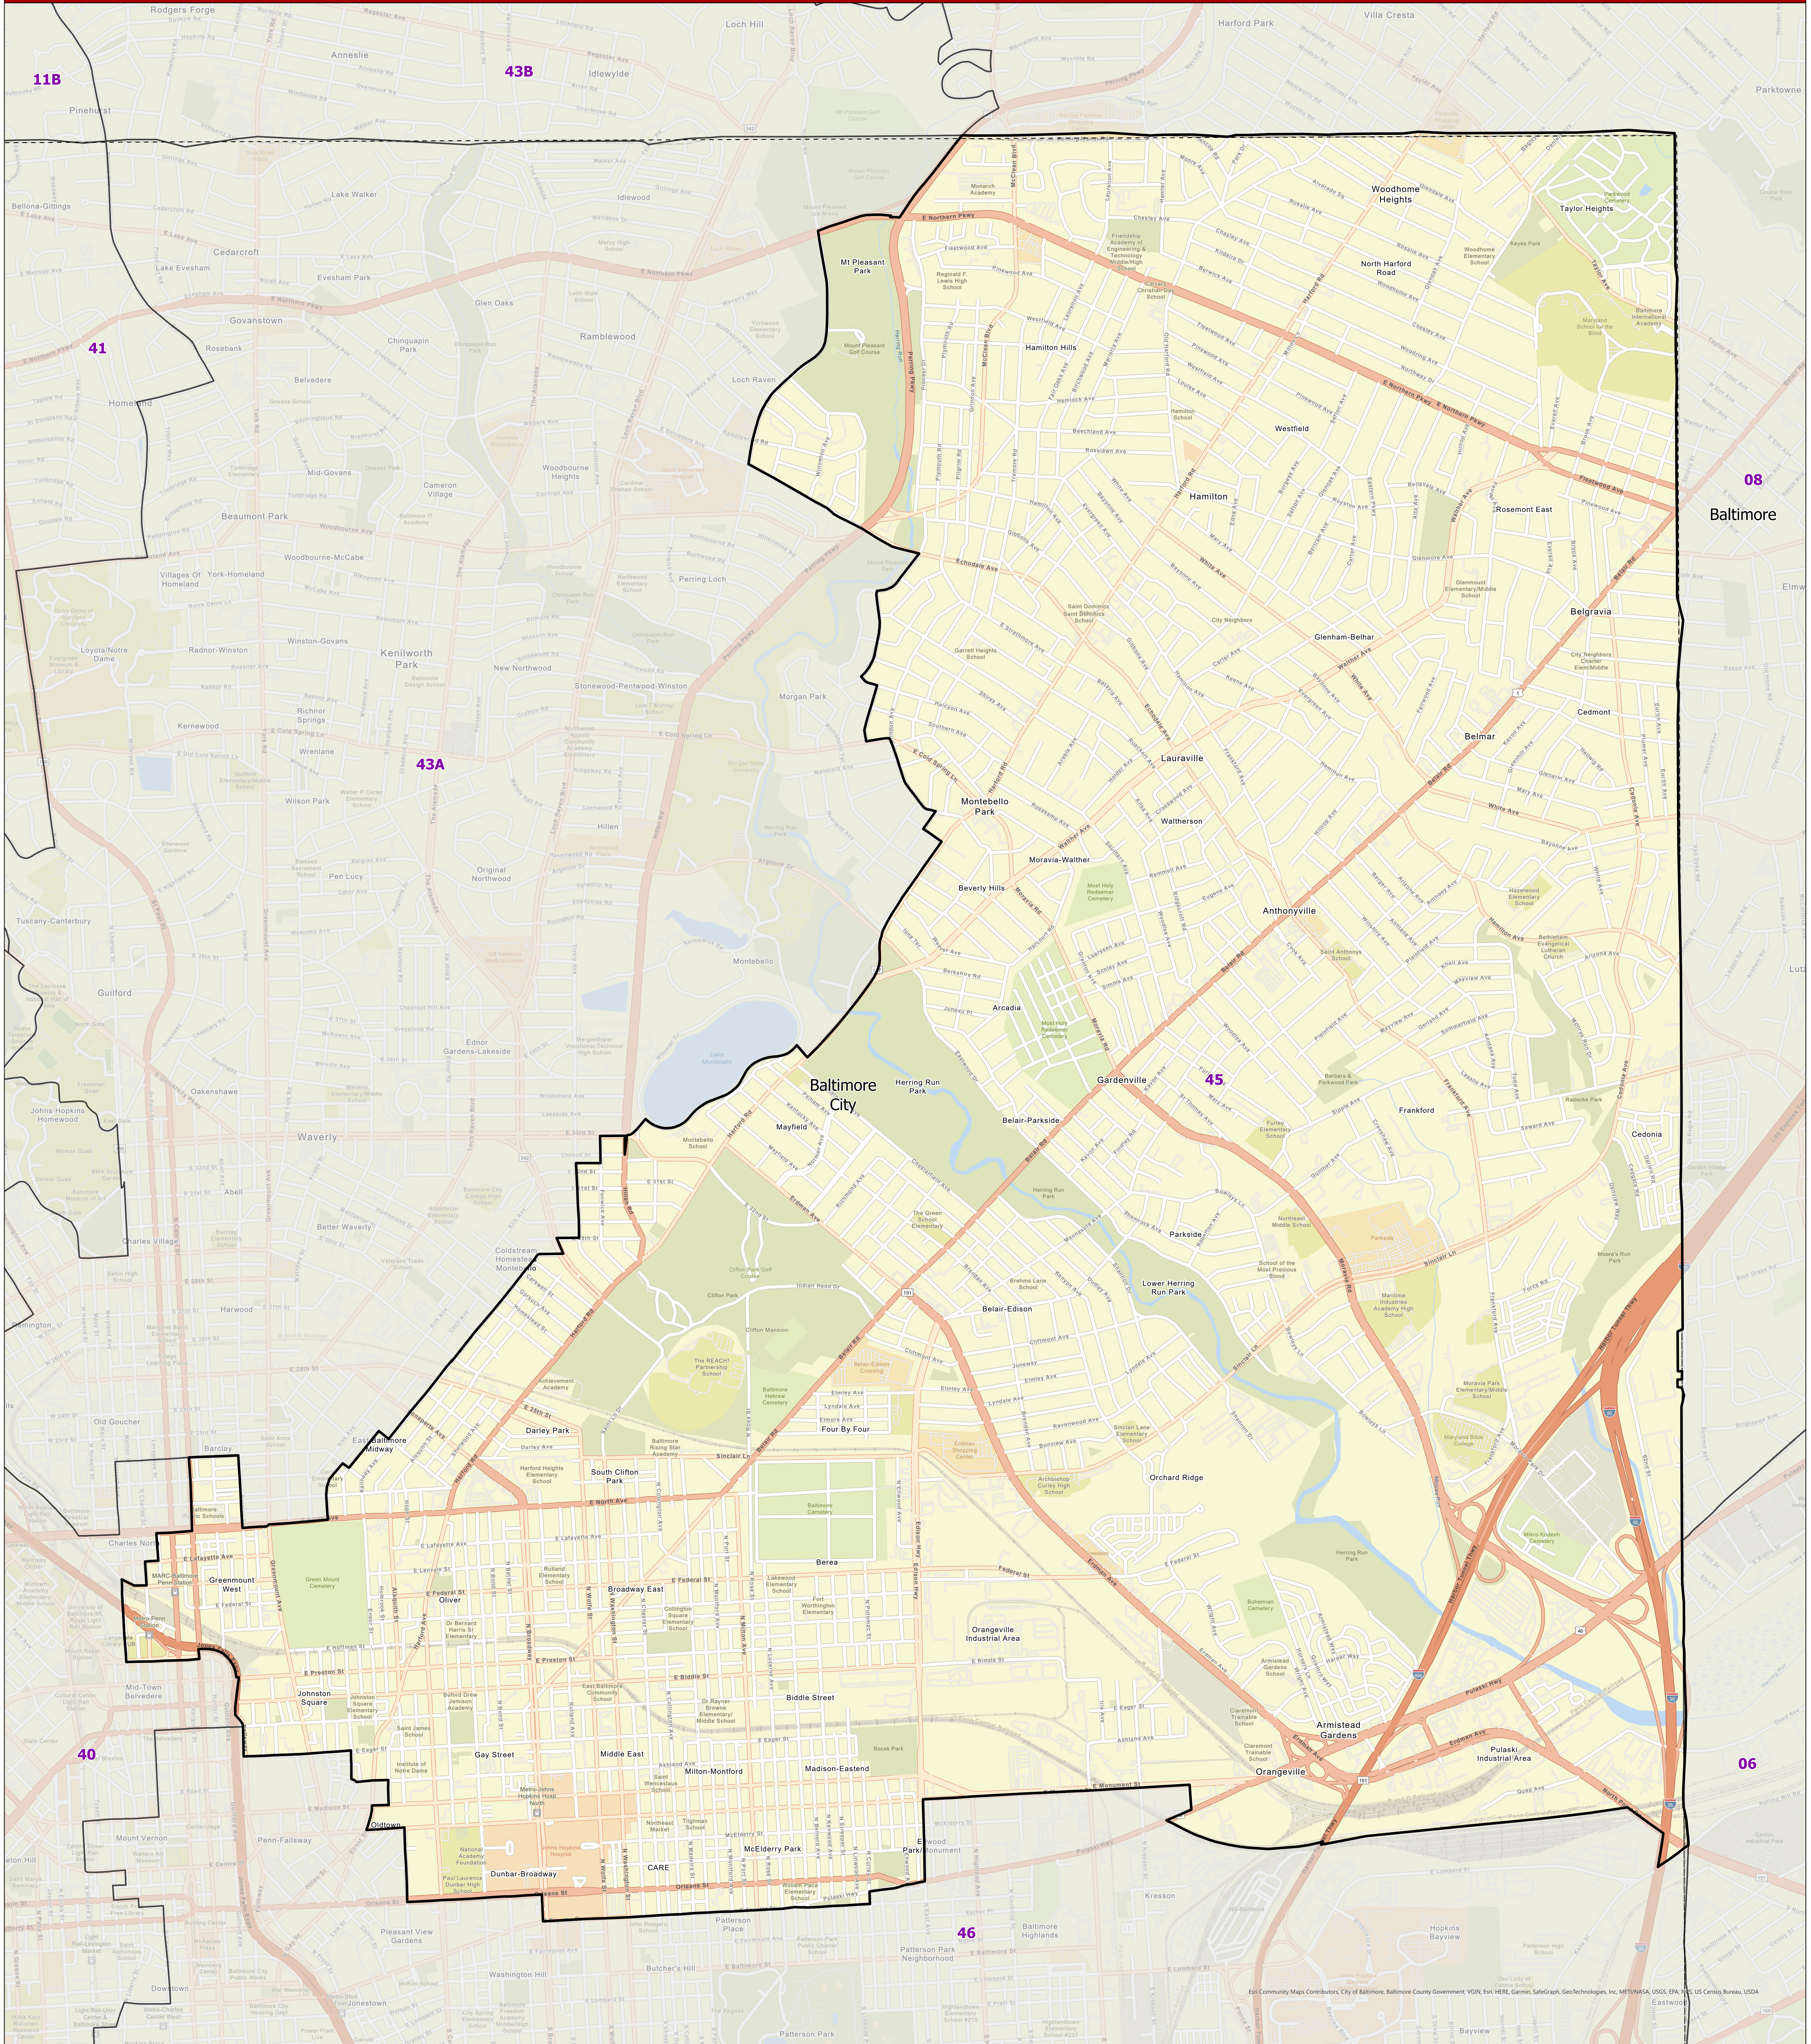

Maryland 2022 Legislative Districts

District 45

Senate Joint Resolution 2 - General Assembly 2022 Session

Data Source: 2020 Census TIGER/Line Files & Senate Joint Resolution 2
General Assembly 2022 Session
Prepared by the Maryland Department of Planning
July 2022

Legend

- County Boundary
- District

0 1 Miles

North arrow pointing up, with N, S, E, W labels. A scale bar showing 0 to 1 mile.