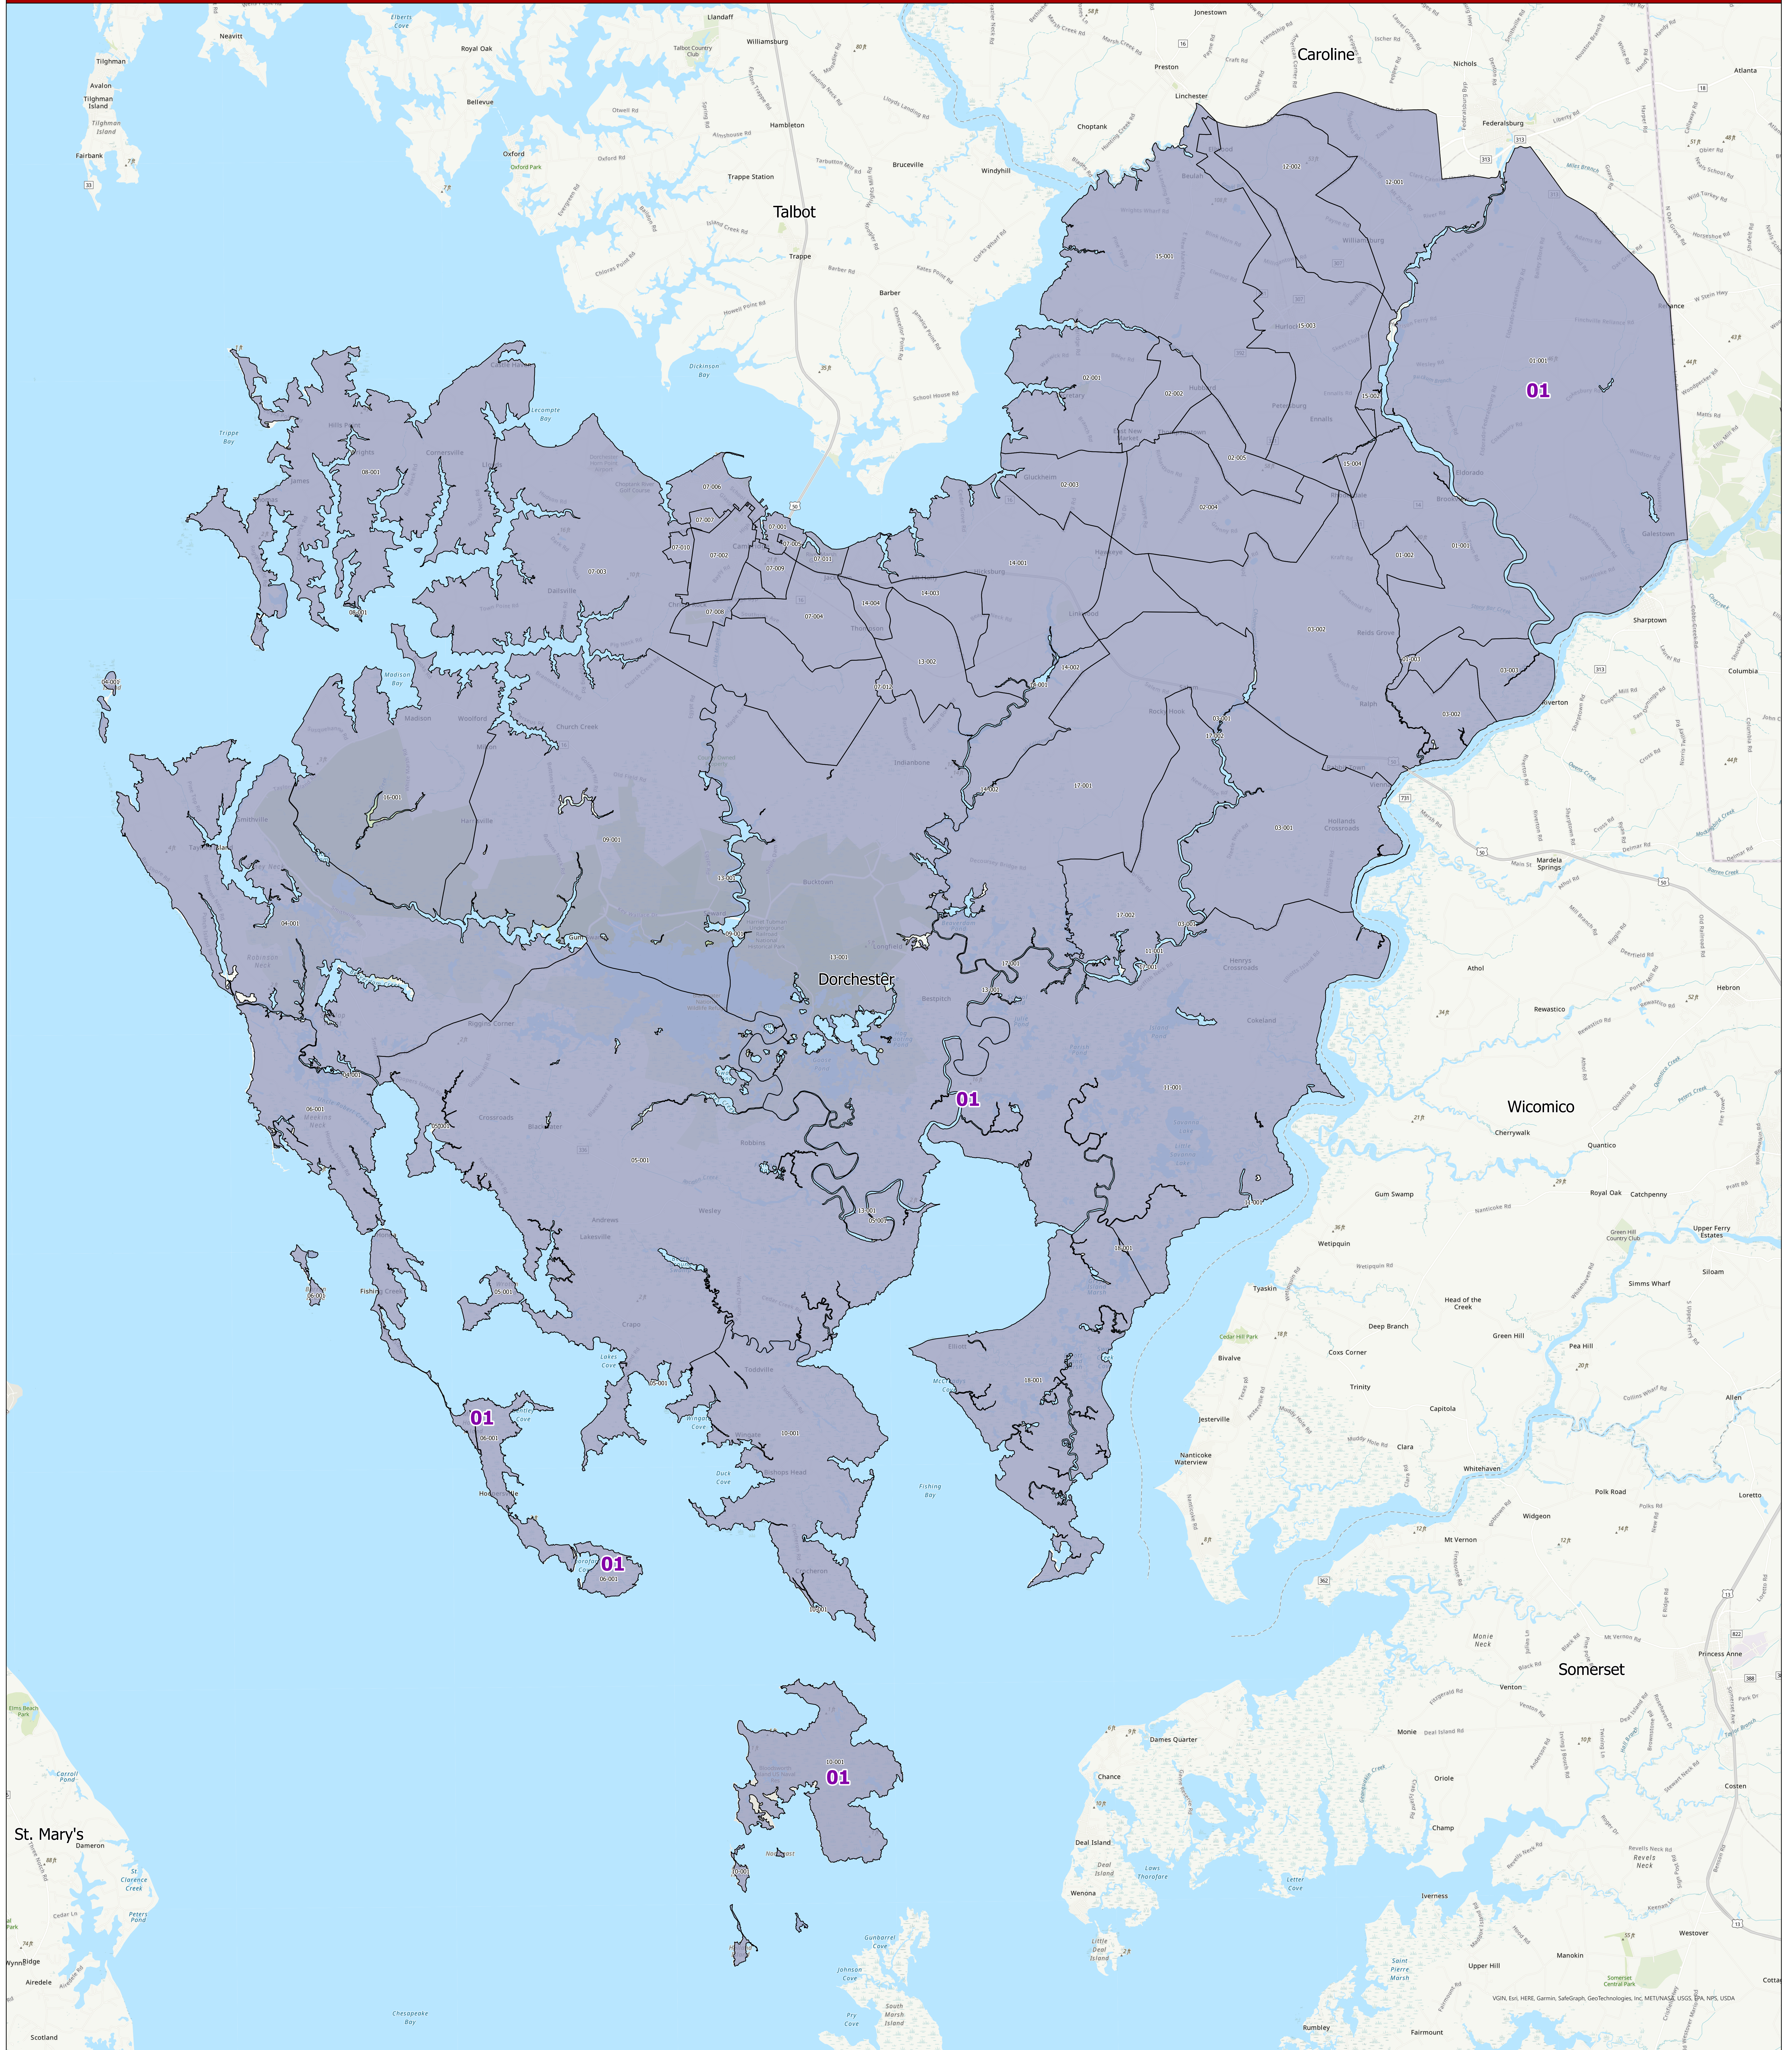

Maryland 2022 Congressional Districts with Precincts Dorchester County

Data Sources:

- 2022 precinct boundaries received from counties (including Baltimore City) or digitized by Planning in coordination with counties, with precinct numbers reformatted as needed for statewide consistency.
- Congressional districts sourced from 2020 Census TIGER/Line Files & Senate Bill 1012.

Notes:

- Portions of any congressional districts that extend beyond the county are not depicted. Congressional district and precinct boundaries exclude 2020 Census blocks containing water area only.
- Planning may complete minor future adjustments to ensure precincts are edge matched with Census block boundaries.

Prepared by the Maryland Department of Planning September 2022